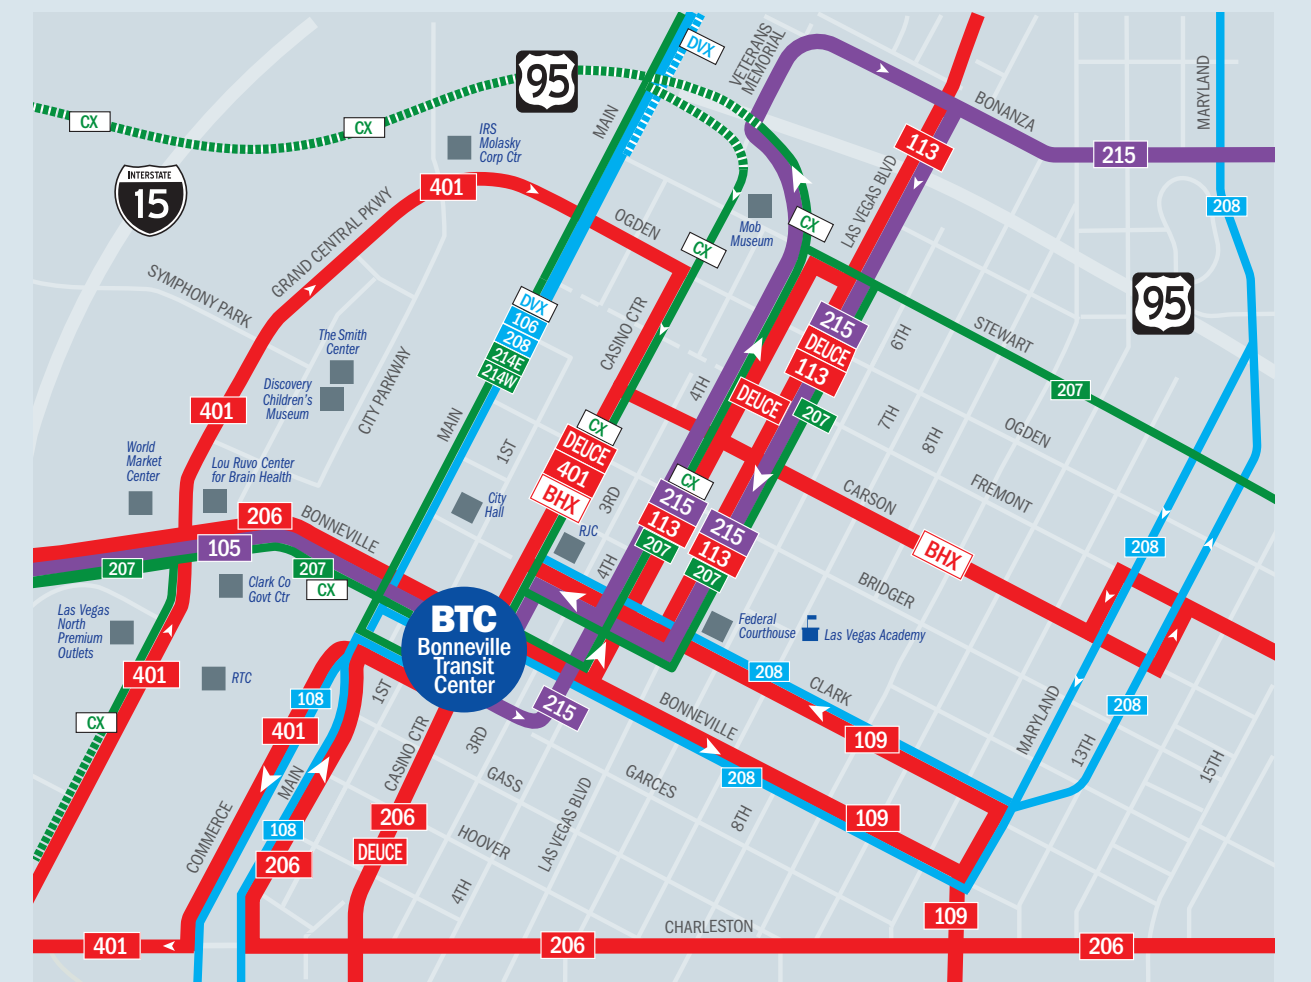

Effective: September 15, 2024

Transit Map

Mapa de Transporte Público

DOWNTOWN LAS VEGAS

Map is not to scale
Mapa no está a escala

Legend Leyenda

Weekday Daytime Frequency Approximation

Frecuencia entre semana Aproximación

- Every 15 Minutes OR BETTER
  Cada 15 minutos O MEJOR
- Every 20 Minutes
  Cada 20 minutos
- Every 30 Minutes
  Cada 30 minutos
- Every 50 to 60 Minutes
  Cada 50 a 60 minutos

NOTE: Evening, early morning, Saturday & Sunday frequencies vary.

RTC-OnDemand Zone

NO STOPS
No paradas

BHX Boulder Highway Express

CX Centennial Express

SX Sahara Express

DVX Downtown & Veterans Medical Center Express

H Hospital or VA Clinic

School

Library

Park

Community / Casino / Retail

Comunitario / Casino / Puntos de Venta