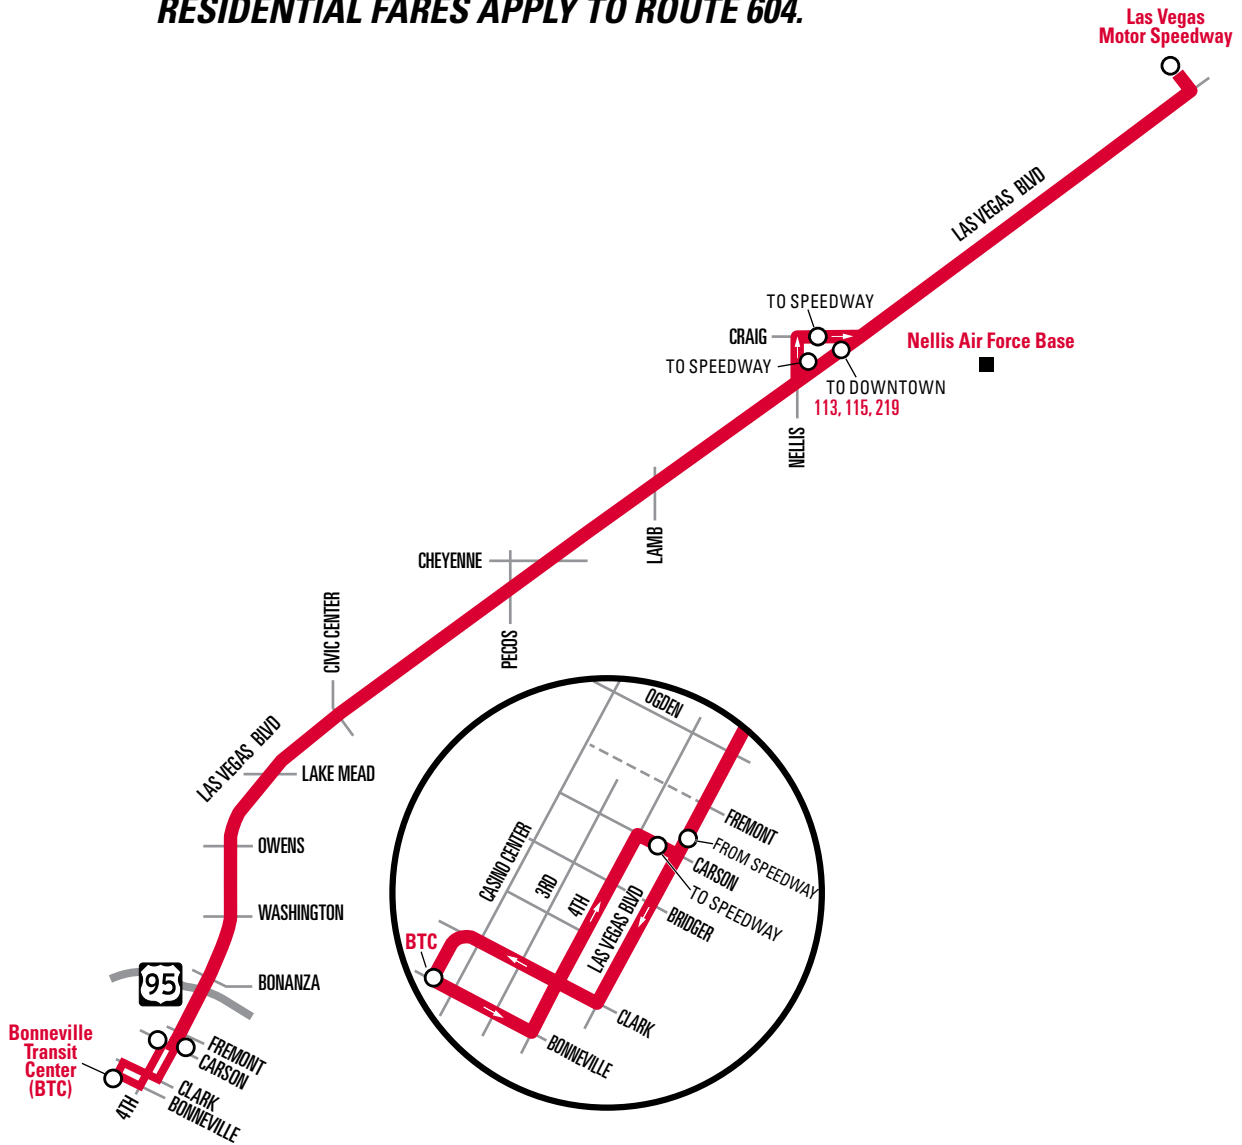

Las Vegas Motor Speedway Express 604

Route 604 operates during select events at the Las Vegas Motor Speedway. It is designed to provide express service between Downtown Las Vegas, the Nellis Air Force Base area, and Las Vegas Motor Speedway. For information regarding when service will operate, please visit rtcsonv.com or call (702) 228-RIDE (7433).

RESIDENTIAL FARES APPLY TO ROUTE 604.

NOTE: Route 604 only stops at the transit stops shown above ○