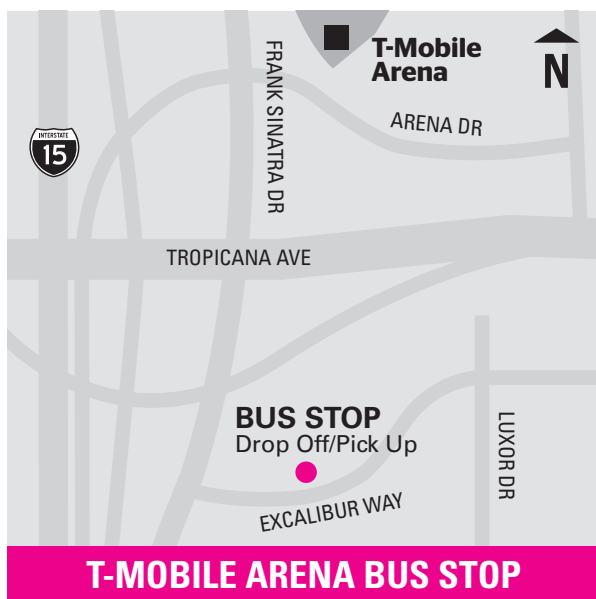

Game Day Express **600 Rutas**

Llega a todos los partidos en casa de Las Vegas Raiders, Vegas Golden Knights y UNLV con el servicio Game Day Express.

JUEGOS DE LOS RAIDERS

Las rutas recogerán en seis (6) puntos del valle y dejarán en Allegiant Stadium, en la esquina sureste del estacionamiento de Dean Martin Drive.

Visite rtcsonv.com/gamedayexpress para obtener información específica sobre la salida del día del juego.

Después del juego, la ruta comenzará las salidas hasta **40 minutos después de que finalice el juego.**

JUEGOS DE GOLDEN KNIGHTS

Las rutas recogerán en seis (6) lugares a través del valle y dejarán en T-Mobile Arena en Frank Sinatra Drive, al norte del garaje de estacionamiento del Excalibur.

Visite rtcsonv.com/gamedayexpress para obtener información específica sobre la salida del día del juego.

Después del juego, cada ruta comenzará las salidas hasta **30 minutos después de que finalice el juego.**

JUEGOS DE FÚTBOL UNLV

La ruta 613 recogerá en el centro de tránsito de UNLV y dejará en Allegiant Stadium, en la esquina sureste del estacionamiento en Dean Martin Drive.

Visite rtcsonv.com/gamedayexpress para obtener información específica sobre la salida del día del juego.

Después del juego, la ruta comenzará las salidas hasta **40 minutos después de que finalice el juego.**

TARIFA

$4 ida y vuelta ($2 por trayecto).
Los pases se pueden comprar a través de la aplicación rideRTC para un embarque más rápido.