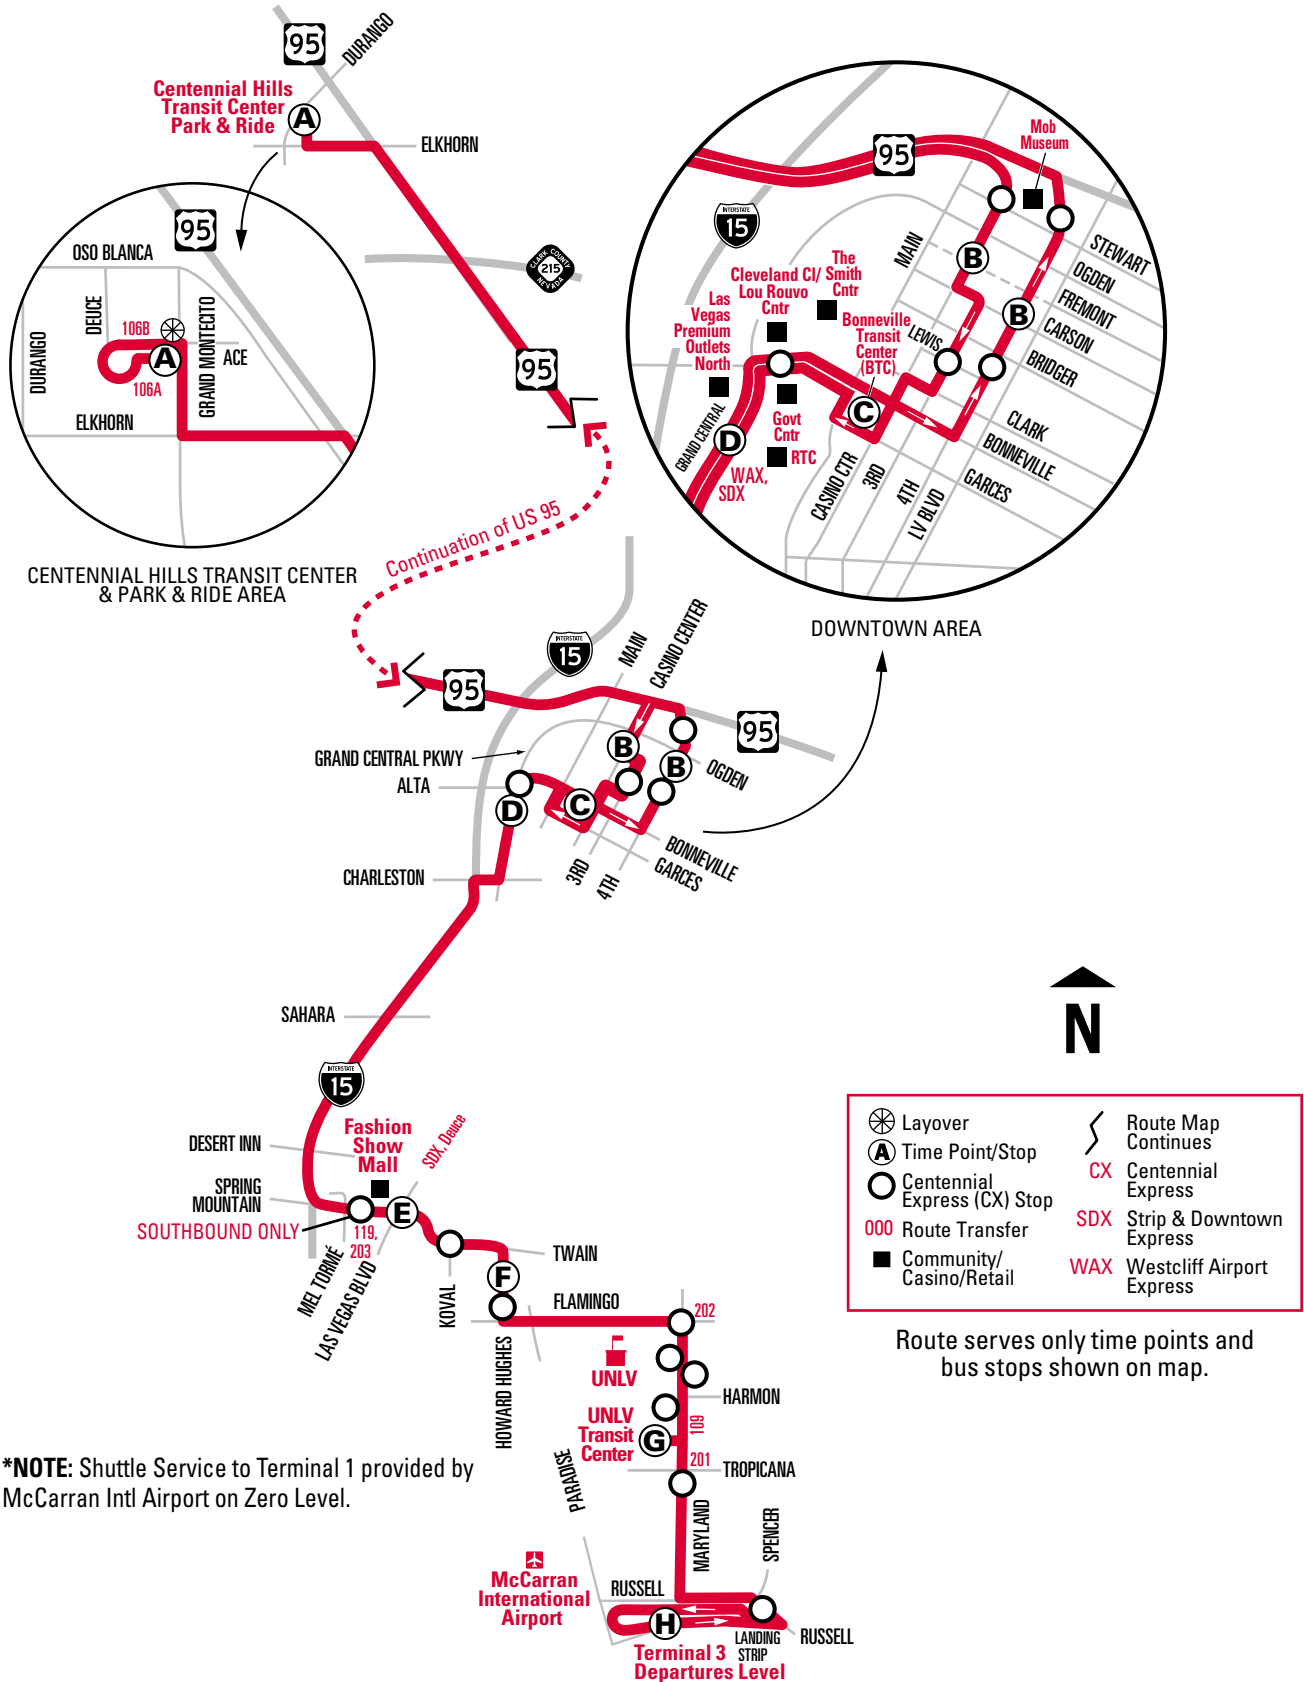

*NOTE: Shuttle Service to Terminal 1 provided by McCarran Intl Airport on Zero Level.