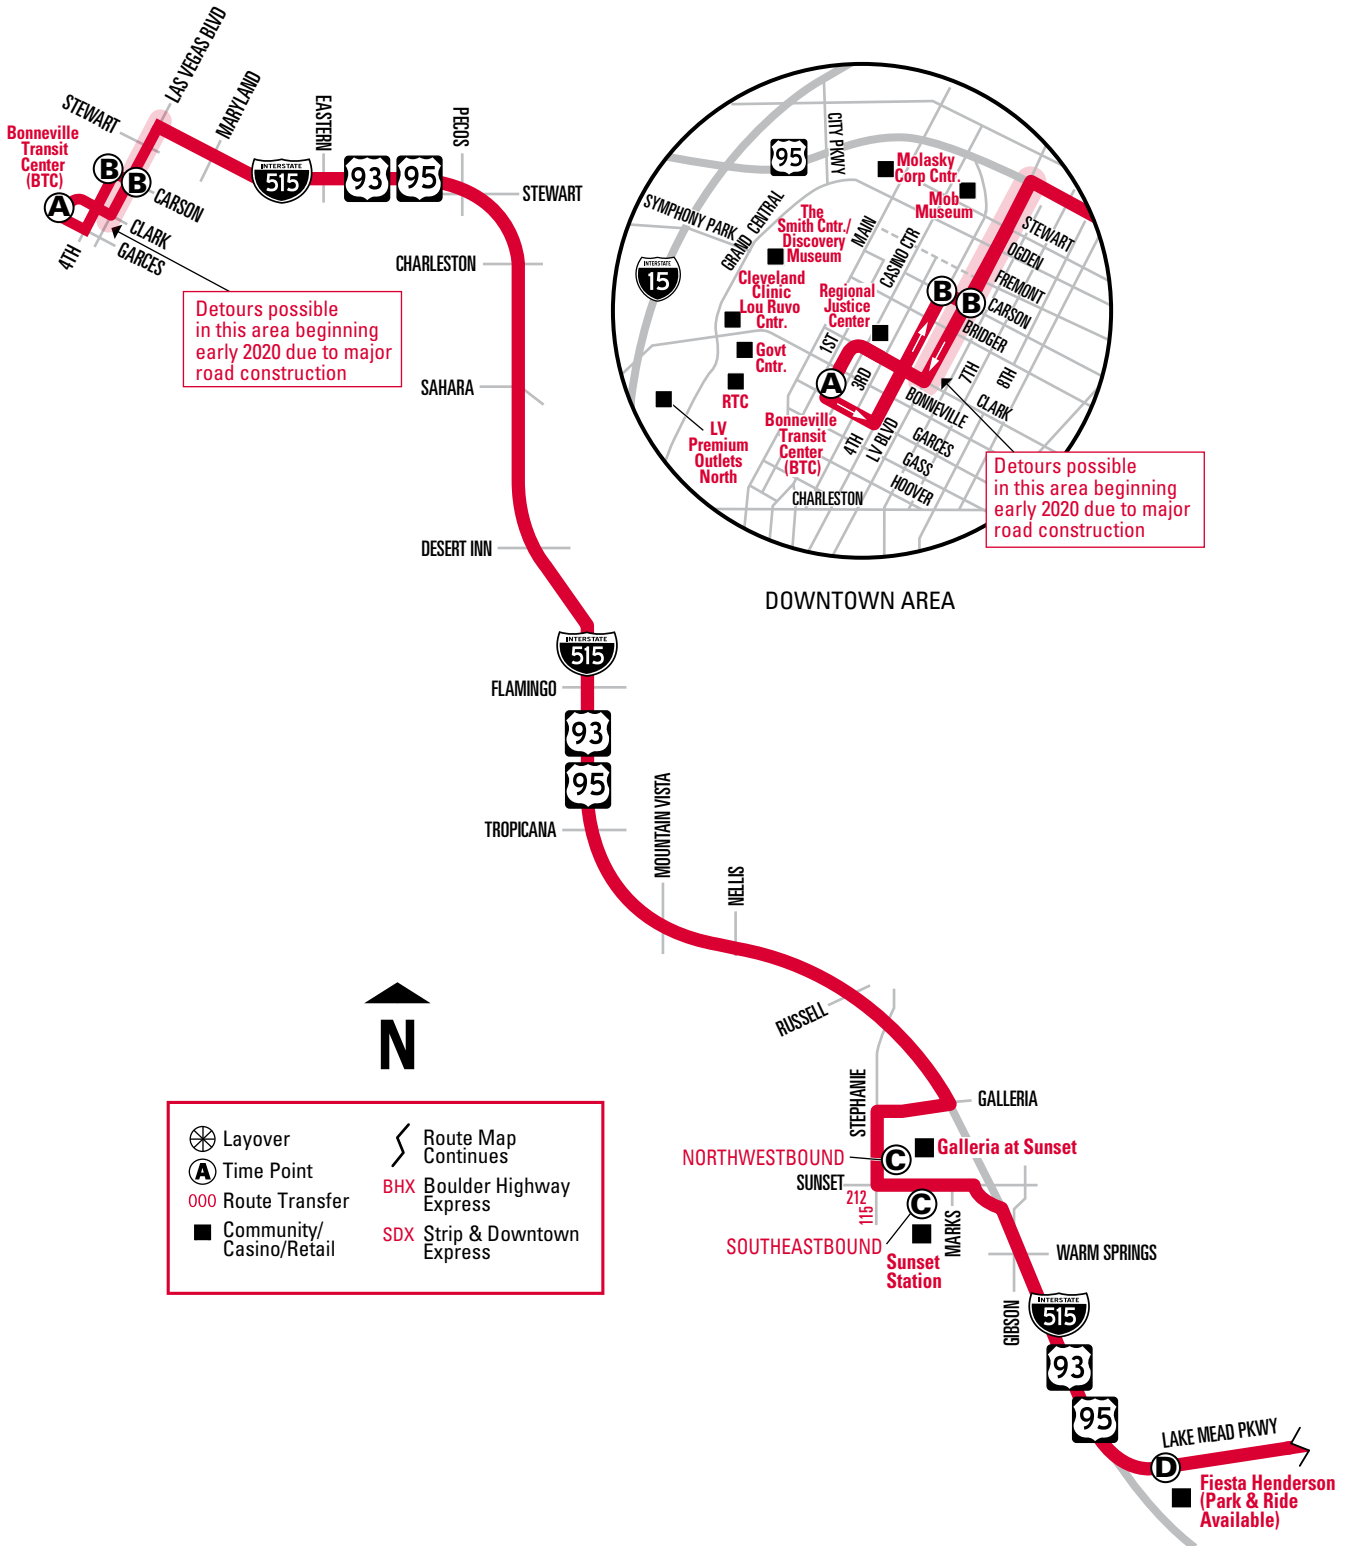

HDX Henderson & Downtown Express

Henderson & Downtown Express HDX

HDX

HDX TRANSIT STOPS Between BTC & Water Street, the HDX will serve ONLY the following stops:

- | | |
|---|--|
| <p>A Bonneville Transit Center</p> <ul style="list-style-type: none"> ● 4th & Lewis (Towards Henderson) / Clark & 4th (Towards BTC) <p>B Carson & 4th (Towards Henderson) / LVB & Carson (Towards BTC)</p> <ul style="list-style-type: none"> ● LVB & Stewart ● Galleria & Marks ● Stephanie & Galleria | <p>C Stephanie & Sunset (Timepoint Northwestbound)</p> <p>C Sunset & Sunset Station / Galleria at Sunset (Timepoint Southeastbound)</p> <ul style="list-style-type: none"> ● Sunset & Marks <p>D Fiesta Henderson (Park & Ride Available)</p> <ul style="list-style-type: none"> ● Lake Mead Pkwy & Water |
|---|--|

Schedule Times: AM Times in REGULAR
PM Times in BOLD ■ NO SERVICE

NOTE: ■ Trip continues through the normal layover to Nevada Way & Elm, after the loop, ending there five minutes after the time shown.

NORTHWESTBOUND WEEKDAYS

NOTE: ■ Trip begins at Buchanan & Boulder City Parkway before the loop, six minutes earlier than time shown.

NOTE: □ Trip will continue past Timepoint (F) to end at Horizon & College, where any remaining customers can transfer to BHX-A.

NOTE: □ Trip will continue to Timepoint (D) on Saturdays ONLY. On Sundays, trip will end at Horizon & College at 10:50 p.m.

NOTE: □ Trip will continue past Timepoint (F) to end at Horizon & College, where any remaining customers can transfer to BHX-A.