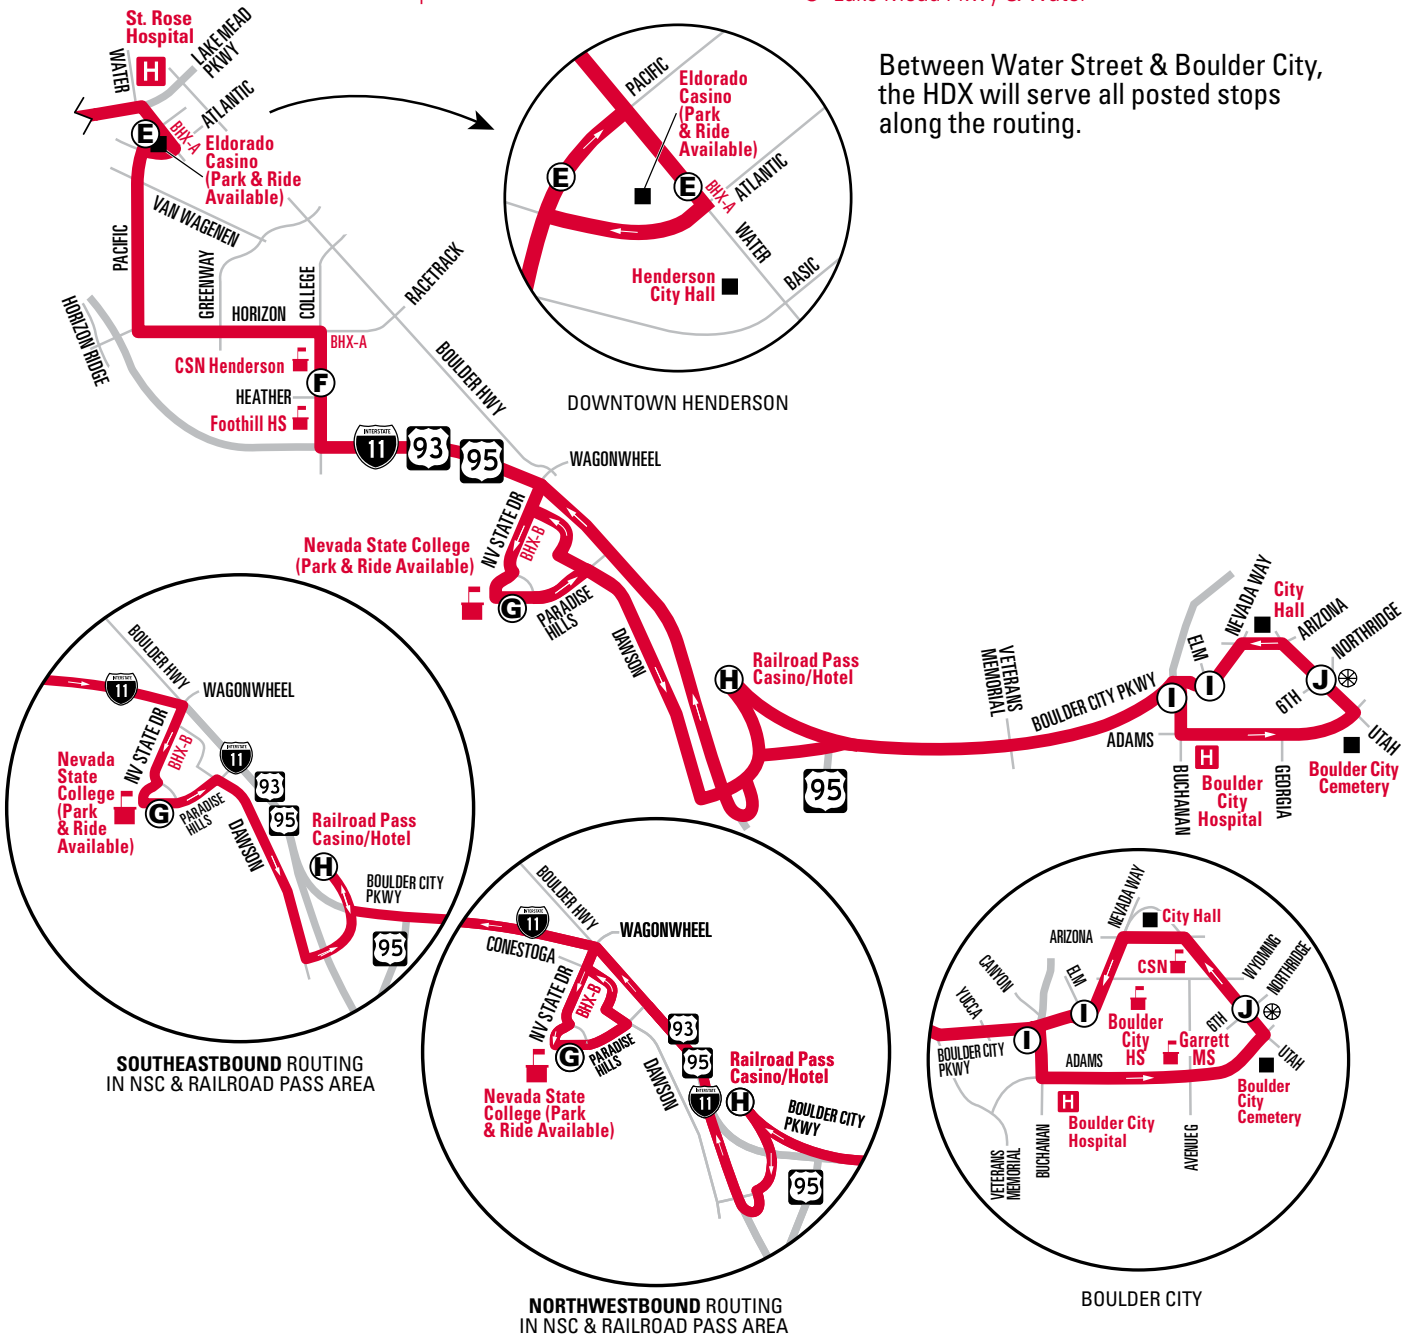

HDX Henderson & Downtown Express

Henderson & Downtown Express HDX

HDX

HDX TRANSIT STOPS Between BTC & Water Street, the HDX will serve ONLY the following stops:

- | | |
|---|--|
| <p>A Bonneville Transit Center</p> <ul style="list-style-type: none"> ● 4th & Lewis (Towards Henderson) / Clark & 4th (Towards BTC) <p>B Carson & 4th (Towards Henderson) / LVB & Carson (Towards BTC)</p> <ul style="list-style-type: none"> ● LVB & Stewart ● Galleria & Marks ● Stephanie & Galleria | <p>C Stephanie & Sunset (Timepoint Northwestbound)</p> <p>C Sunset & Sunset Station / Galleria at Sunset (Timepoint Southeastbound)</p> <ul style="list-style-type: none"> ● Sunset & Marks <p>D Fiesta Henderson (Park & Ride Available)</p> <ul style="list-style-type: none"> ● Lake Mead Pkwy & Water |
|---|--|

Schedule Times: AM Times in REGULAR
PM Times in BOLD ■ NO SERVICE

NOTE: ■ Trip continues through the normal layover to Nevada Way & Elm, after the loop, ending there five minutes after the time shown.

NORTHWESTBOUND WEEKDAYS

NOTE: ■ Trip begins at Buchanan & Boulder City Parkway before the loop, six minutes earlier than time shown.

NOTE: □ Trip will continue past Timepoint (F) to end at Horizon & College, where any remaining customers can transfer to BHX-A.

NOTE: □ Trip will continue to Timepoint (D) on Saturdays ONLY. On Sundays, trip will end at Horizon & College at 10:50 p.m.

NOTE: □ Trip will continue past Timepoint (F) to end at Horizon & College, where any remaining customers can transfer to BHX-A.