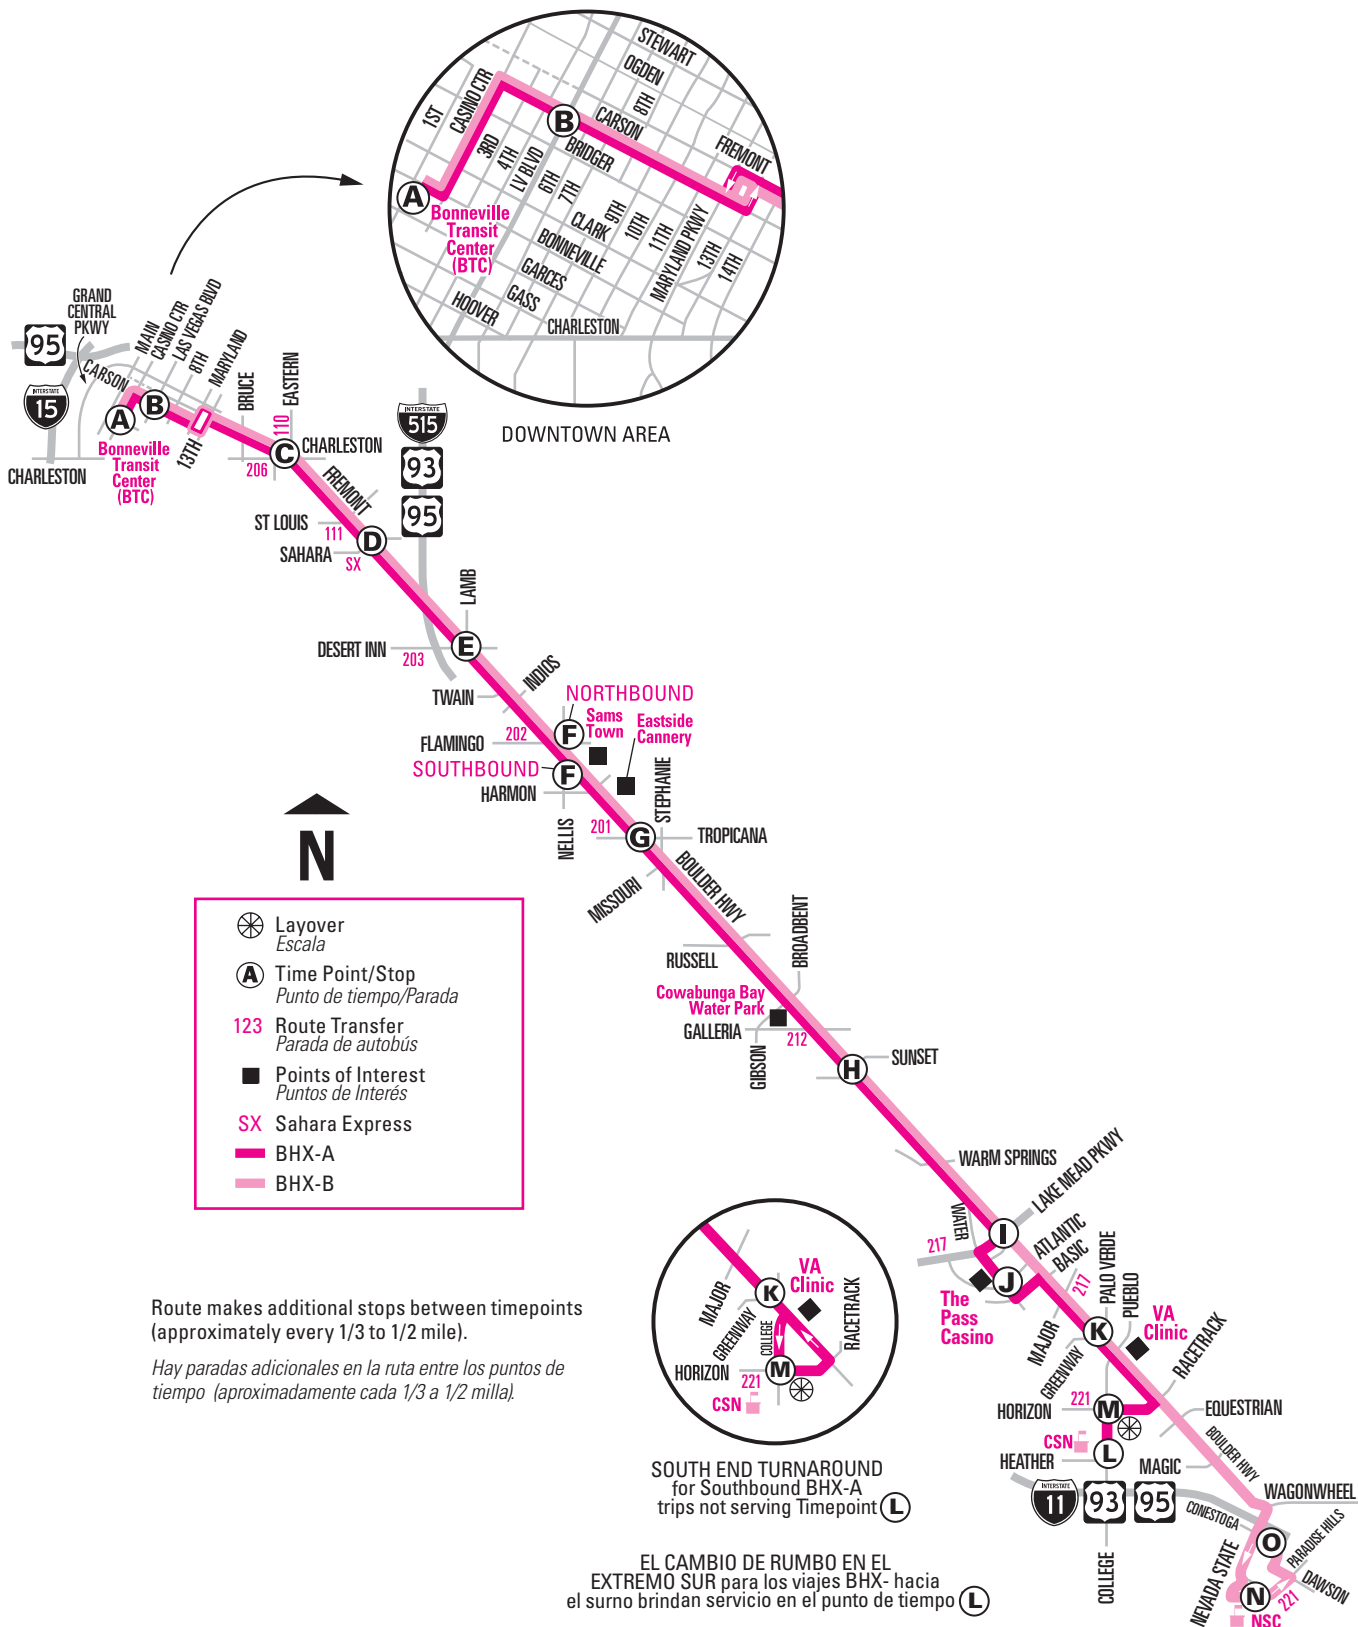

BHX Boulder Highway Express

BHX

frequent service (north of Horizon) 24 hour service (north of Horizon)