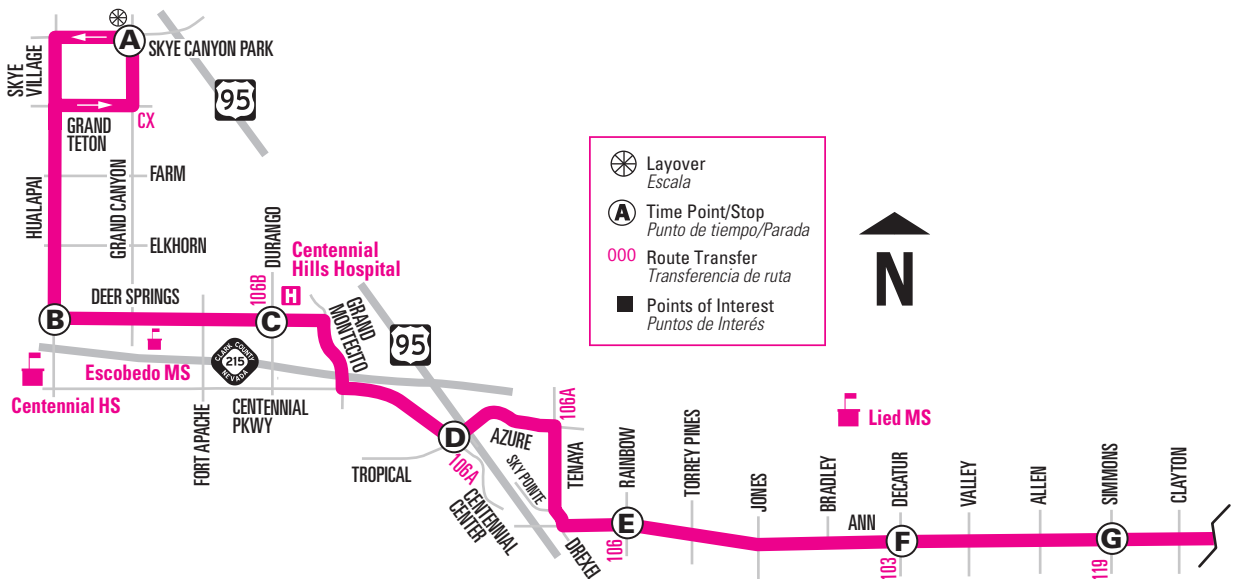

220 Ann/Tropical | Weekdays

EASTBOUND WEEKDAYS

Station	A	B	C	D	E	F	G	H	I	J	K	L
Skype Canyon Park & Grand Canyon	4:51	4:58	5:02	5:08	5:14	5:18	5:22	5:26	5:33	5:41	5:49	5:54
Deer Springs & Hualapai	5:46	5:53	5:58	6:04	6:10	6:15	6:20	6:24	6:31	6:40	6:48	6:54
Deer Springs & Durango	6:42	6:50	6:56	7:02	7:08	7:13	7:18	7:22	7:30	7:40	7:48	7:54
Azure (Tropical) & Centennial Center	7:39	7:47	7:53	8:00	8:07	8:13	8:18	8:22	8:30	8:39	8:47	8:53
Rainbow	8:39	8:47	8:53	9:00	9:07	9:13	9:18	9:22	9:30	9:39	9:47	9:53
Decatur	9:39	9:47	9:53	10:00	10:07	10:13	10:18	10:22	10:30	10:39	10:47	10:53
Simmons	10:39	10:47	10:53	11:00	11:07	11:13	11:18	11:22	11:30	11:39	11:47	11:53
Camino Al Norte (Camino Eldorado)	11:39	11:47	11:53	12:00	12:07	12:13	12:18	12:22	12:30	12:39	12:47	12:53
Losee	12:38	12:46	12:52	12:59	1:06	1:12	1:17	1:22	1:30	1:40	1:48	1:54
Lamb & Nexus	1:38	1:46	1:52	1:59	2:06	2:12	2:17	2:22	2:30	2:40	2:48	2:54
Sloan & El Campo Grande	2:38	2:46	2:52	2:59	3:06	3:12	3:17	3:22	3:30	3:40	3:48	3:54
Centennial & Hollywood	3:38	3:46	3:52	3:59	4:06	4:12	4:17	4:22	4:30	4:40	4:48	4:54
	4:38	4:46	4:52	4:59	5:06	5:12	5:17	5:22	5:30	5:40	5:48	5:54
	5:38	5:46	5:52	5:59	6:06	6:12	6:17	6:22	6:30	6:39	6:47	6:52
	6:39	6:47	6:52	6:59	7:06	7:11	7:16	7:20	7:27	7:36	7:44	7:49
	7:40	7:48	7:53	7:59	8:05	8:10	8:15	8:19	8:26	8:34	8:42	8:47
	8:40	8:48	8:53	8:59	9:05	9:10	9:15	9:19	9:26	9:34	9:42	9:47
	9:40	9:48	9:53	9:59	10:05	10:10	10:15	10:19	10:26	10:34	10:42	10:47
	10:40	10:47	10:52	10:58	11:04	11:08	11:12	11:16	11:22	11:29	11:37	11:42
	11:25	11:32	11:37	11:43	11:49	11:53	11:57	12:01	12:07	12:14		
	12:16	12:22	12:26	12:32	12:38	12:42	12:46	12:49	12:55	1:01		

WESTBOUND WEEKDAYS