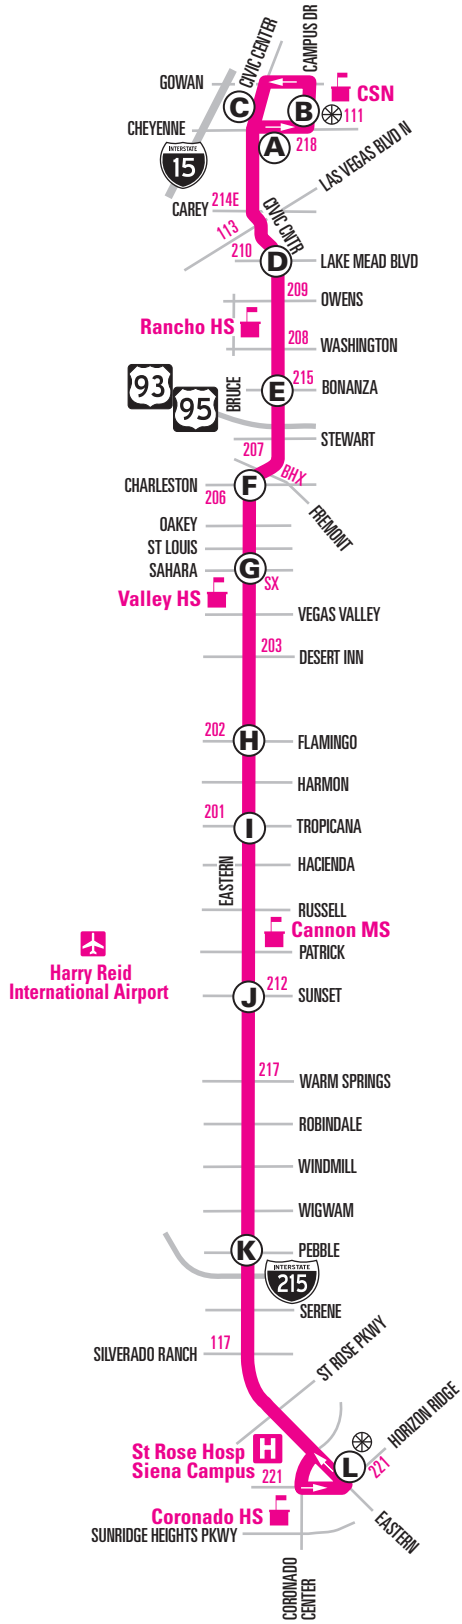

Layover <i>Escala</i>		Points of Interest <i>Puntos de Interés</i>
	Route Transfer <i>Transferencia de ruta</i>		Sahara Express
	Time Point/Stop <i>Punto de tiempo/Parada</i>		

Additional bus stops approximately every 1/4 mile between time points.

Los autobuses adicionales se detienen aproximadamente cada 1/4 de milla entre los puntos de horario.