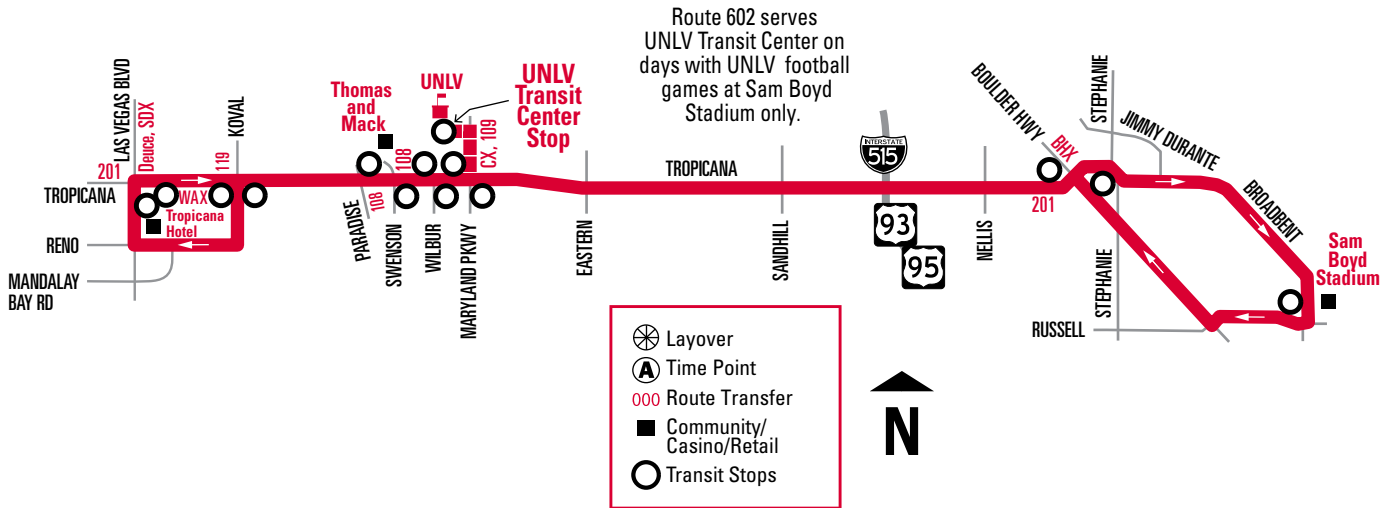

Sam Boyd Stadium Express 602

Route 602 operates during select events at Sam Boyd Stadium. It is designed to provide express service between the Strip, the UNLV area, and Sam Boyd Stadium. For information regarding when service will operate, please visit rtcsnv.com or call (702) 228-RIDE (7433).

RESIDENTIAL FARES APPLY TO ROUTE 602.

NOTE: Route 602 only stops at the transit stops shown above ○