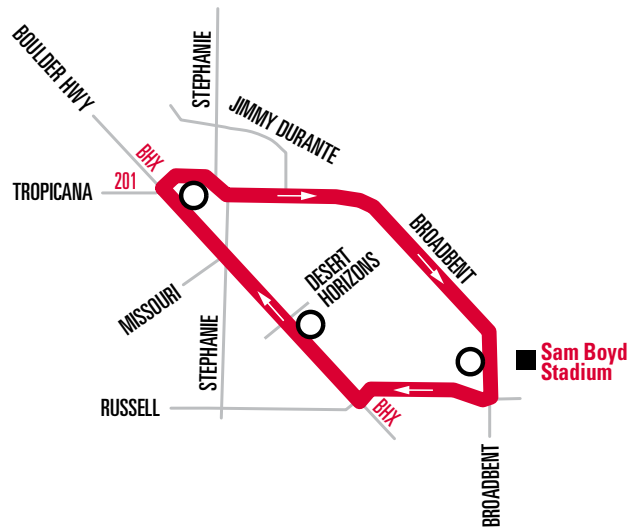

601 Sam Boyd Stadium Loop

Route 601 operates during select events at Sam Boyd Stadium. For information regarding when service will operate, please visit rtcsonv.com or call (702) 228-RIDE (7433).

RESIDENTIAL FARES APPLY TO ROUTE 601.

NOTE: Route 601 only stops at the transit stops shown above ○