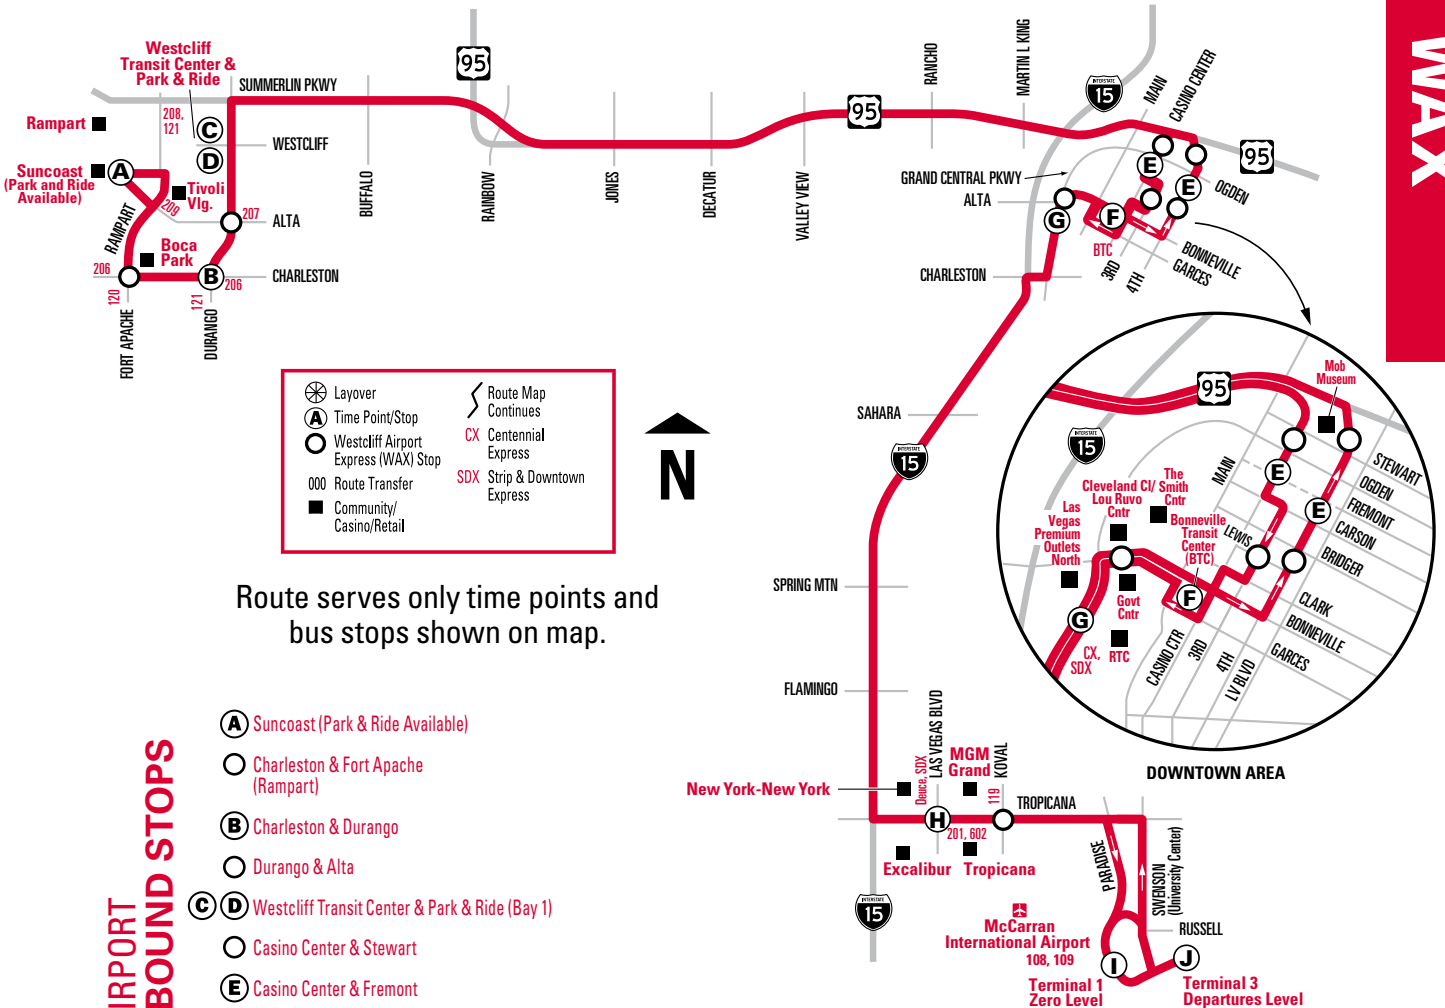

Route serves only time points and bus stops shown on map.

- ⊗ Layover
- Ⓐ Time Point/Stop
- ⊙ Westcliff Airport Express (WAX) Stop
- 000 Route Transfer
- Community/Casino/Retail
- ⤴ Route Map Continues
- CX Centennial Express
- SDX Strip & Downtown Express

TOWARDS McCARRAN AIRPORT EASTBOUND/SOUTHBOUND STOPS

- Ⓐ Suncoast (Park & Ride Available)
- ⊙ Charleston & Fort Apache (Rampart)
- Ⓑ Charleston & Durango
- ⊙ Durango & Alta
- Ⓒ Ⓓ Westcliff Transit Center & Park & Ride (Bay 1)
- ⊙ Casino Center & Stewart
- Ⓔ Casino Center & Fremont
- ⊙ 3rd & Lewis (Regional Justice Center)
- Ⓕ Ⓖ Bonneville Transit Center (BTC) (Bay 18)
- ⊙ Bonneville & Grand Central
- Ⓗ Ⓖ LV Premium Outlets N / Government Center
- ⊙ Tropicana & Las Vegas Blvd
- ⊙ Tropicana & Koval
- Ⓘ McCarran Intl Airport (Terminal 1 Zero Level)
- Ⓙ McCarran Intl Airport (Terminal 3 Departures Level)

TOWARDS NORTHBOUND/WESTBOUND STOPS SUNCOAST

- Ⓐ Suncoast (Park & Ride Available)
- ⊙ Rampart (Fort Apache) & Charleston
- Ⓑ Charleston & Durango
- ⊙ Durango & Alta
- Ⓒ Ⓓ Westcliff Transit Center & Park & Ride (On Durango at Westcliff)
- ⊙ 4th & Stewart
- Ⓔ 4th & Carson
- ⊙ 4th & Lewis
- Ⓕ Ⓖ Bonneville Transit Center (BTC) (Bay 17a)
- ⊙ Bonneville & Grand Central
- Ⓗ Ⓖ LV Premium Outlets N / Government Center
- ⊙ Tropicana & Las Vegas Blvd
- ⊙ Tropicana & Koval
- Ⓘ McCarran Intl Airport (Terminal 1 Zero Level)
- Ⓙ McCarran Intl Airport (Terminal 3 Departures Level)