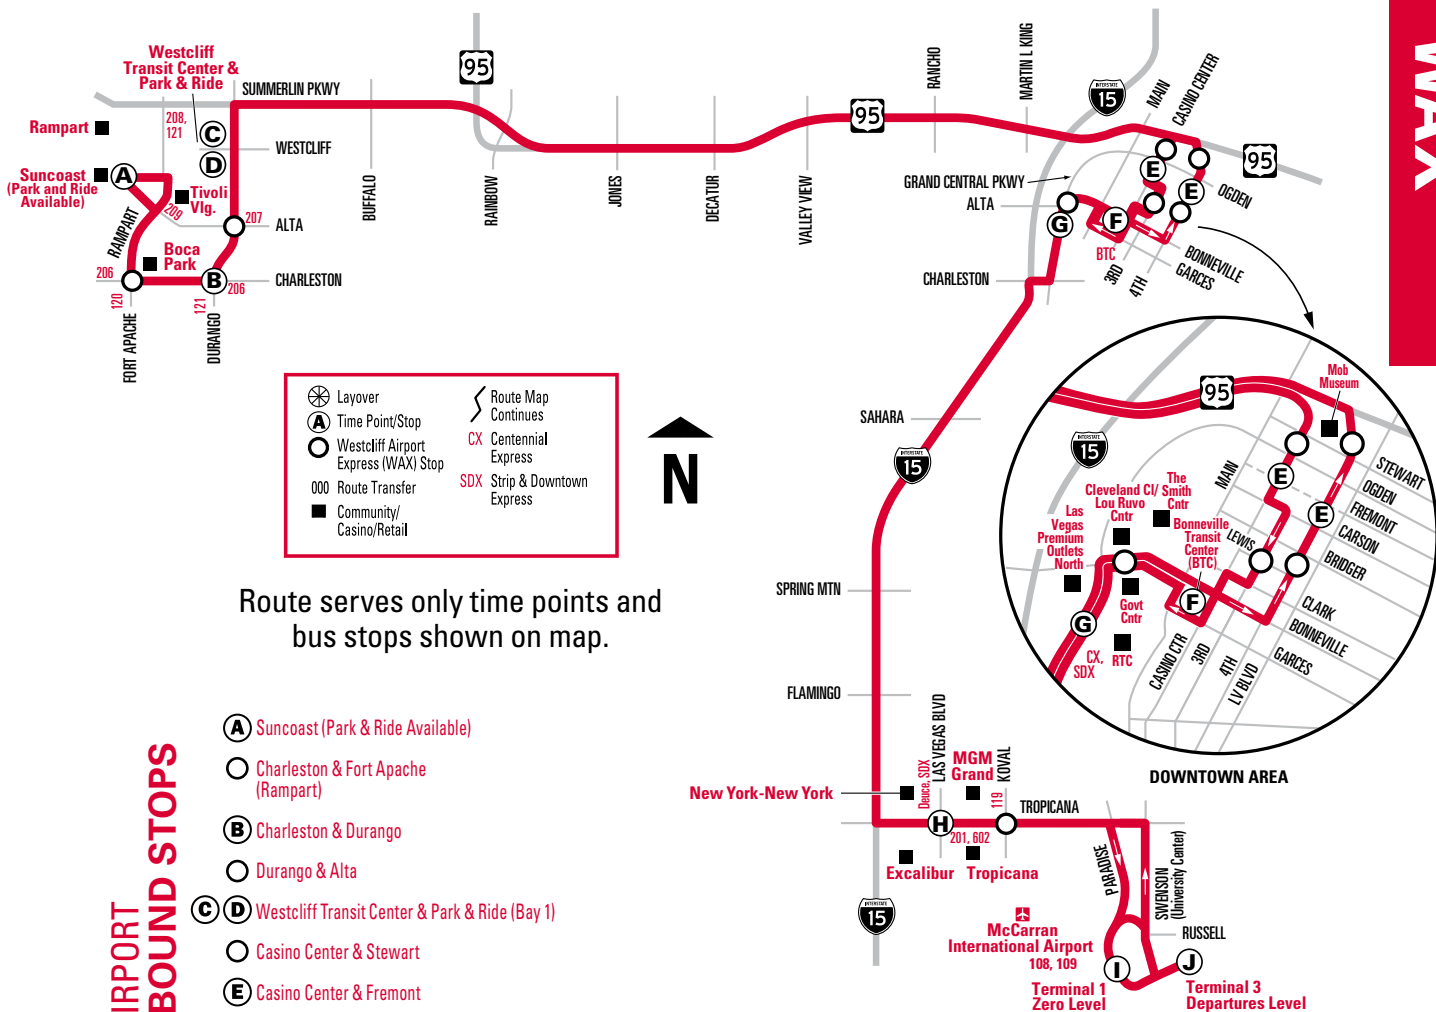

Schedule Times: AM Times in REGULAR
PM Times in BOLD

Route serves only time points and bus stops shown on map.

**TOWARDS McCARRAN AIRPORT
EASTBOUND/SOUTHBOUND STOPS**

- Ⓐ Suncoast (Park & Ride Available)
- ⊙ Charleston & Fort Apache (Rampart)
- Ⓑ Charleston & Durango
- ⊙ Durango & Alta
- Ⓒ Ⓓ Westcliff Transit Center & Park & Ride (Bay 1)
- ⊙ Casino Center & Stewart
- Ⓔ Casino Center & Fremont
- ⊙ 3rd & Lewis (Regional Justice Center)
- Ⓕ Ⓖ Bonneville Transit Center (BTC) (Bay 18)
- ⊙ Bonneville & Grand Central
- Ⓗ Ⓖ LV Premium Outlets N / Government Center
- ⊙ Tropicana & Las Vegas Blvd
- ⊙ Tropicana & Koval
- Ⓘ McCarran Intl Airport (Terminal 1 Zero Level)
- Ⓙ McCarran Intl Airport (Terminal 3 Departures Level)

TOWARDS McCARRAN AIRPORT EASTBOUND/SOUTHBOUND STOPS

- Ⓐ Suncoast (Park & Ride Available)
- ⊙ Charleston & Fort Apache (Rampart)
- Ⓑ Charleston & Durango
- ⊙ Durango & Alta
- Ⓒ Ⓓ Westcliff Transit Center & Park & Ride (Bay 1)
- ⊙ Casino Center & Stewart
- Ⓔ Casino Center & Fremont
- ⊙ 3rd & Lewis (Regional Justice Center)
- Ⓕ Ⓖ Bonneville Transit Center (BTC) (Bay 18)
- ⊙ Bonneville & Grand Central
- Ⓗ Ⓖ LV Premium Outlets N / Government Center
- ⊙ Tropicana & Las Vegas Blvd
- ⊙ Tropicana & Koval
- Ⓘ McCarran Intl Airport (Terminal 1 Zero Level)
- Ⓙ McCarran Intl Airport (Terminal 3 Departures Level)

TOWARDS NORTHBOUND/WESTBOUND STOPS SUNCOAST

- Ⓐ Suncoast (Park & Ride Available)
- ⊙ Rampart (Fort Apache) & Charleston
- Ⓑ Charleston & Durango
- ⊙ Durango & Alta
- Ⓒ Ⓓ Westcliff Transit Center & Park & Ride (On Durango at Westcliff)
- ⊙ 4th & Stewart
- Ⓔ 4th & Carson
- ⊙ 4th & Lewis
- Ⓕ Ⓖ Bonneville Transit Center (BTC) (Bay 17a)
- ⊙ Bonneville & Grand Central
- Ⓗ Ⓖ LV Premium Outlets N / Government Center
- ⊙ Tropicana & Las Vegas Blvd
- ⊙ Tropicana & Koval
- Ⓘ McCarran Intl Airport (Terminal 1 Zero Level)
- Ⓙ McCarran Intl Airport (Terminal 3 Departures Level)