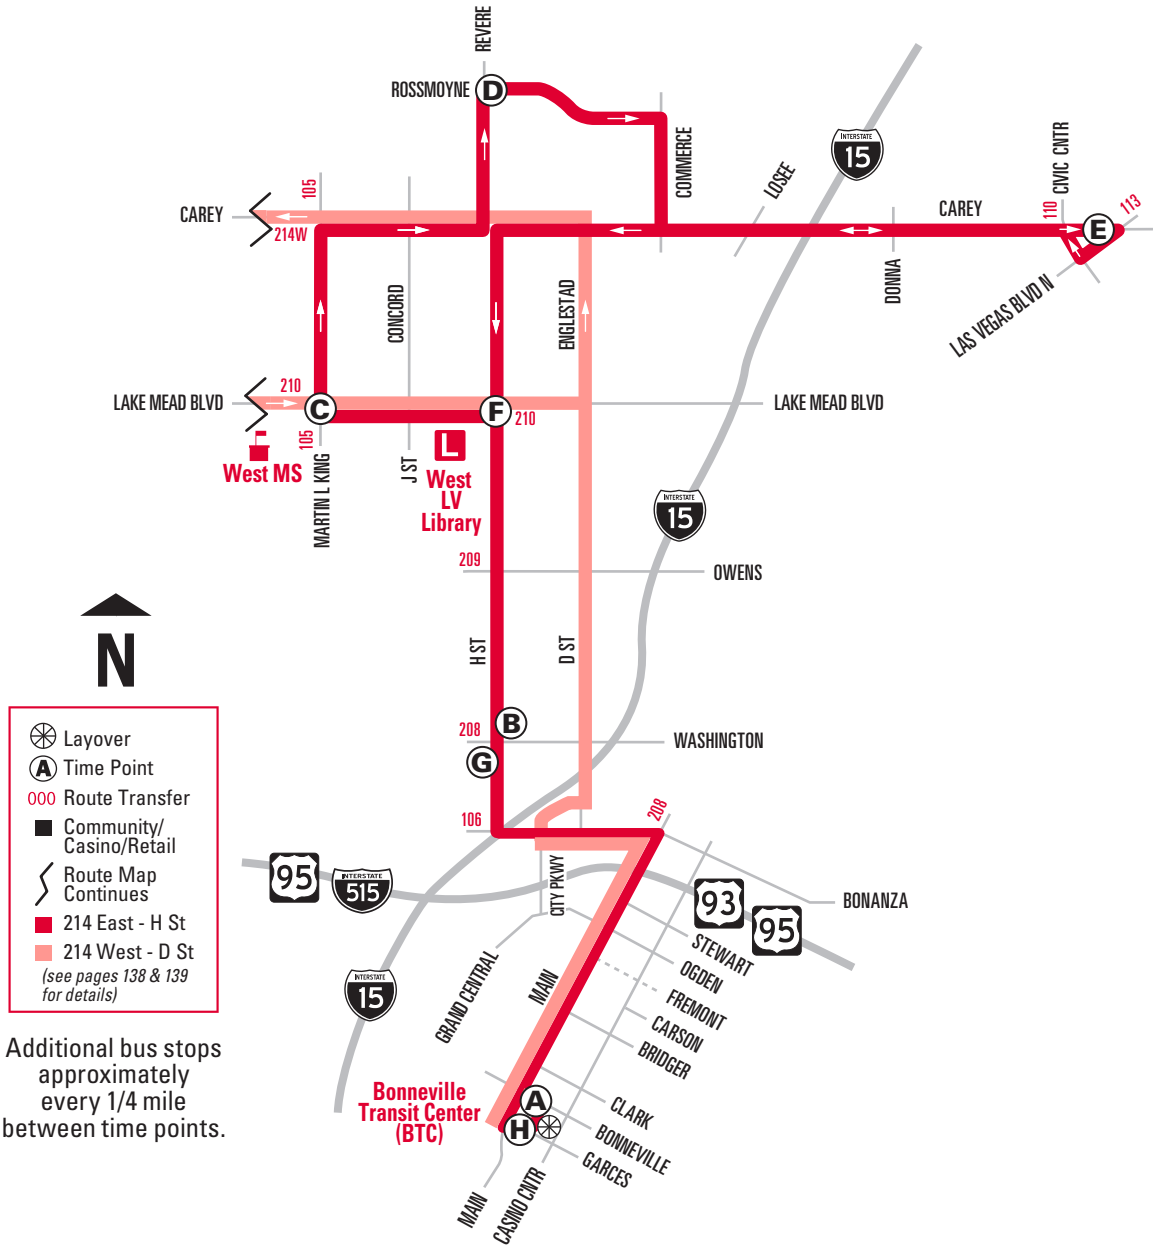

## WEEKDAYS

(A)	(B)	(C)	(D)	(E)	(F)	(G)	(H)	
Bonneville Transit Center (BTC) Bay 4	H St & Washington	Martin L. King & Lake Mead Blvd	Rossmoyne & Revere	Carey & LVB / Civic Center	H St & Lake Mead Blvd	H St & Washington	Bonneville Transit Center (BTC)	▼ CONTINUES AS ROUTE
4:40	4:49	4:55	4:59	5:06	5:15	5:19	5:27	
5:38	5:47	5:53	5:57	6:05	6:15	6:20	6:28	215
6:33	6:42	6:50	6:55	7:04	7:15	7:20	7:29	DVX
7:33	7:42	7:50	7:55	8:04	8:15	8:20	8:29	DVX
8:31	8:41	8:49	8:54	9:03	9:14	9:20	9:29	DVX
9:31	9:41	9:49	9:54	10:03	10:14	10:20	10:29	DVX
10:31	10:41	10:49	10:54	11:03	11:14	11:20	11:29	DVX
11:31	11:41	11:49	11:54	12:03	12:14	12:20	12:29	105
12:28	12:38	12:46	12:52	1:01	1:13	1:19	1:29	105
1:28	1:38	1:46	1:52	2:01	2:13	2:19	2:29	105
2:28	2:38	2:46	2:52	3:01	3:13	3:19	3:29	105
3:28	3:38	3:46	3:52	4:01	4:13	4:19	4:29	105
4:28	4:38	4:46	4:52	5:01	5:13	5:18	5:28	105
5:28	5:38	5:46	5:51	6:00	6:11	6:16	6:26	DVX
6:28	6:38	6:46	6:51	7:00	7:11	7:16	7:26	105
7:28	7:37	7:45	7:50	7:58	8:08	8:12	8:21	215
8:28	8:37	8:45	8:50	8:58	9:08	9:12	9:21	215
9:28	9:37	9:45	9:50	9:58	10:08	10:12	10:21	215
10:28	10:37	10:44	10:48	10:56	11:05	11:09	11:17	
11:28	11:37	11:43	11:47	11:54	12:02	12:06	12:14	
12:28	12:37	12:43	12:47	12:54	1:02	1:06	1:14	113

Additional bus stops approximately every 1/4 mile between time points.