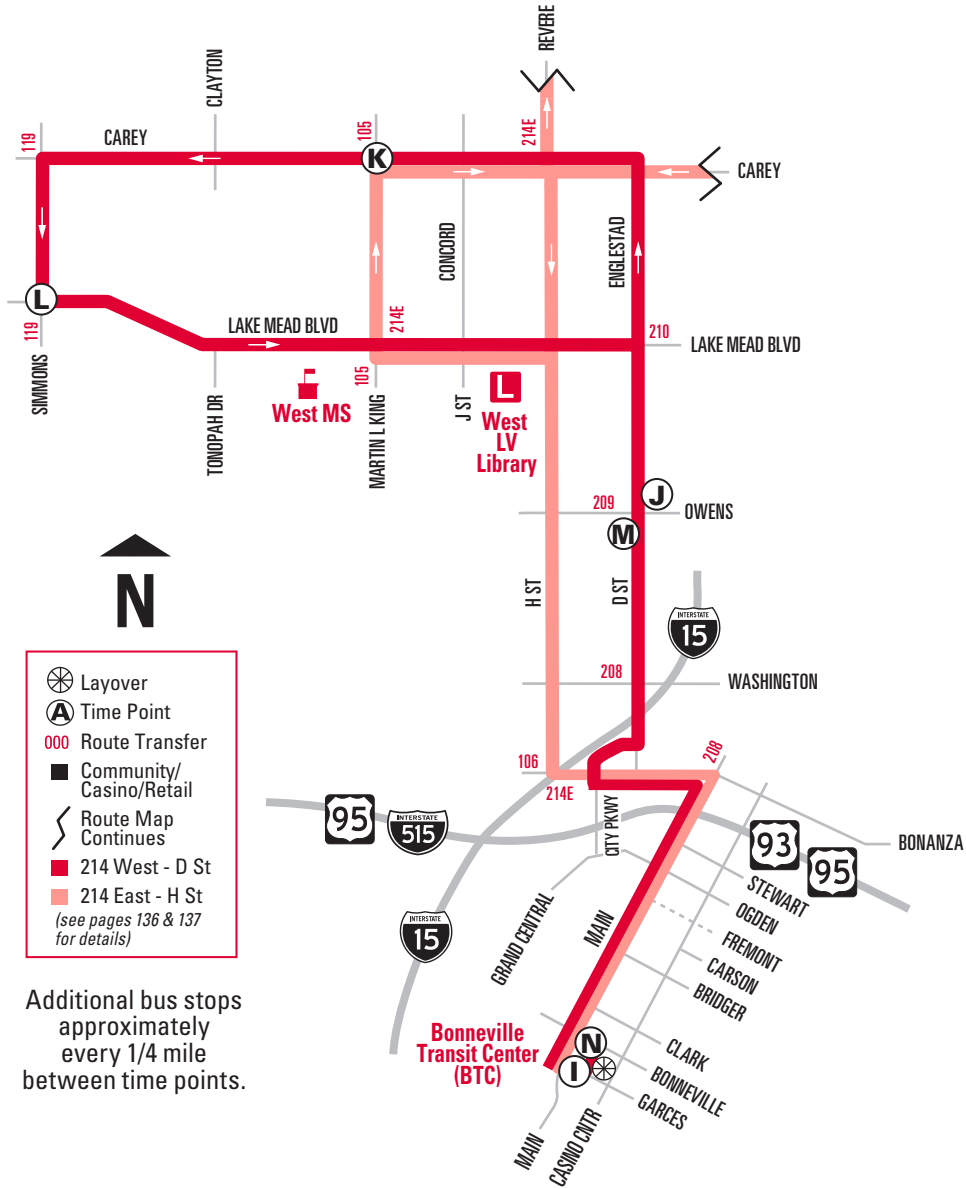

## WEEKENDS/HOLIDAYS

	① Bonneville Transit Center (BTC) Bay 4	② D St & Owens	③ Carey & Martin L. King	④ Lake Mead Blvd & Simmons	⑤ D St & Owens	⑥ Bonneville Transit Center (BTC)
	■	■	<b>6:25</b>	6:30	6:40	6:52
7:03	7:16	7:24	7:29	7:40	7:52	
8:02	8:15	8:23	8:28	8:39	8:51	
9:02	9:15	9:23	9:28	9:39	9:51	
10:02	10:15	10:23	10:28	10:39	10:51	
11:02	11:15	11:23	11:28	11:39	11:51	
<b>12:02</b>	<b>12:15</b>	<b>12:23</b>	<b>12:28</b>	<b>12:39</b>	<b>12:51</b>	
<b>1:01</b>	<b>1:14</b>	<b>1:23</b>	<b>1:29</b>	<b>1:40</b>	<b>1:52</b>	
<b>2:01</b>	<b>2:14</b>	<b>2:23</b>	<b>2:29</b>	<b>2:40</b>	<b>2:52</b>	
<b>3:01</b>	<b>3:14</b>	<b>3:23</b>	<b>3:29</b>	<b>3:40</b>	<b>3:52</b>	
<b>4:01</b>	<b>4:14</b>	<b>4:23</b>	<b>4:29</b>	<b>4:40</b>	<b>4:52</b>	
<b>5:01</b>	<b>5:14</b>	<b>5:23</b>	<b>5:29</b>	<b>5:40</b>	<b>5:52</b>	
<b>6:01</b>	<b>6:14</b>	<b>6:22</b>	<b>6:27</b>	<b>6:37</b>	<b>6:49</b>	
<b>7:00</b>	<b>7:12</b>	<b>7:20</b>	<b>7:25</b>	<b>7:34</b>	<b>7:45</b>	
<b>7:53</b>	<b>8:05</b>	<b>8:13</b>	■	■	■	

Schedule Times: AM Times in REGULAR PM Times in BOLD

■ NO SERVICE

**NOTE:** ■ Trip begins at Englestad (D St.) and Lake Mead at 6:18 a.m.

**NOTE:** ■ Trip begins at Englestad (D St.) and Lake Mead at 6:19 a.m.

SEE MAP ON PAGE 137 FOR ROUTE  
214 EAST - H STREET SERVICE