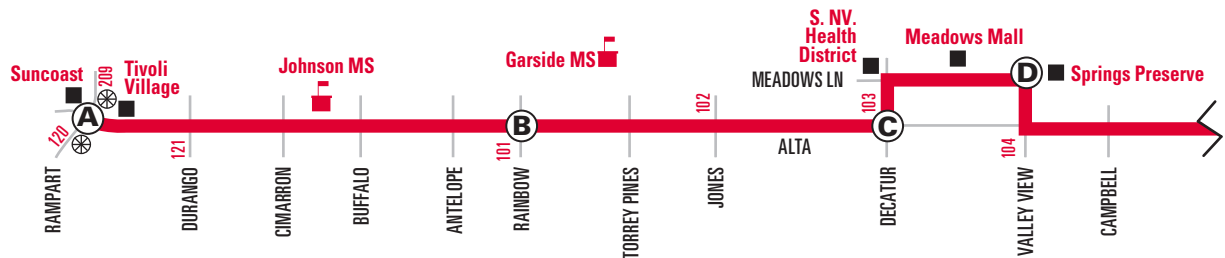

WESTBOUND WEEKDAYS

	(K) Stewart & Nellis (After Loop)	(I) Pecos	(H) Eastern	(G) Stewart & Las Vegas Blvd	(F) Bonneville Transit Center (BTC) Bay 18	(E) Rancho	(D) Meadows Ln. & Valley View	(C) Alta & Decatur	(B) Rainbow	(A) Alta & Rampart
5:50	5:50	5:57	6:01	6:08	6:16	6:26	6:30	6:35	6:43	6:51
6:45	6:53	6:58	7:05	7:14	7:25	7:30	7:35	7:43	7:51	
7:45	7:53	7:58	8:05	8:14	8:25	8:30	8:35	8:43	8:51	
8:45	8:53	8:58	9:05	9:14	9:25	9:30	9:35	9:43	9:51	
9:45	9:53	9:58	10:05	10:14	10:25	10:30	10:35	10:43	10:51	
10:43	10:51	10:56	11:03	11:12	11:24	11:29	11:34	11:43	11:52	
11:42	11:50	11:55	12:02	12:11	12:23	12:28	12:34	12:43	12:52	
12:42	12:50	12:55	1:02	1:11	1:23	1:28	1:34	1:43	1:52	
1:42	1:50	1:55	2:02	2:11	2:23	2:28	2:34	2:43	2:52	
2:42	2:50	2:55	3:02	3:11	3:23	3:28	3:34	3:43	3:52	
3:42	3:50	3:55	4:02	4:11	4:23	4:28	4:34	4:43	4:52	
4:42	4:50	4:55	5:02	5:11	5:23	5:28	5:34	5:43	5:52	
5:42	5:50	5:55	6:02	6:11	6:22	6:27	6:32	6:41	6:49	
6:42	6:50	6:54	7:01	7:09	7:20	7:24	7:29	7:37	7:45	
7:35	7:42	7:46	7:52	8:00	8:10	8:14	8:19	8:27		■

Schedule Times: AM Times in REGULAR PM Times in BOLD

Additional bus stops approximately every 1/4 mile between time points.

- Layover
- Time Point
- Route Transfer
- Community/Casino/Retail
- Route Map Continues
- Centennial Express