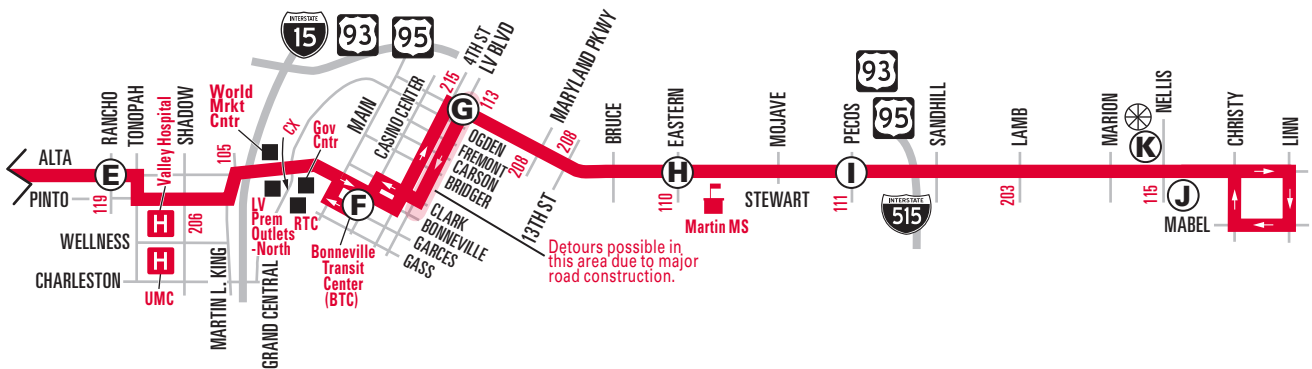

## WESTBOUND WEEKDAYS

	(K) Stewart & Nellis (After Loop)	(I) Pecos	(H) Eastern	(G) Stewart & Las Vegas Blvd	(F) Bonneville Transit Center (BTC) Bay 18	(E) Rancho	(D) Meadows Ln. & Valley View	(C) Alta & Decatur	(B) Rainbow	(A) Alta & Rampart
5:50	5:50	5:57	6:01	6:08	6:16	6:26	6:30	6:35	6:43	6:51
6:45	6:53	6:58	7:05	7:14	7:25	7:30	7:35	7:43	7:51	
7:45	7:53	7:58	8:05	8:14	8:25	8:30	8:35	8:43	8:51	
8:45	8:53	8:58	9:05	9:14	9:25	9:30	9:35	9:43	9:51	
9:45	9:53	9:58	10:05	10:14	10:25	10:30	10:35	10:43	10:51	
10:43	10:51	10:56	11:03	11:12	11:24	11:29	11:34	11:43	11:52	
11:42	11:50	11:55	<b>12:02</b>	<b>12:11</b>	<b>12:23</b>	<b>12:28</b>	<b>12:34</b>	<b>12:43</b>	<b>12:52</b>	
12:42	12:50	12:55	1:02	1:11	1:23	1:28	1:34	1:43	1:52	
1:42	1:50	1:55	2:02	2:11	2:23	2:28	2:34	2:43	2:52	
2:42	2:50	2:55	3:02	3:11	3:23	3:28	3:34	3:43	3:52	
3:42	3:50	3:55	4:02	4:11	4:23	4:28	4:34	4:43	4:52	
4:42	4:50	4:55	5:02	5:11	5:23	5:28	5:34	5:43	5:52	
5:42	5:50	5:55	6:02	6:11	6:22	6:27	6:32	6:41	6:49	
6:42	6:50	6:54	7:01	7:09	7:20	7:24	7:29	7:37	7:45	
7:35	7:42	7:46	7:52	8:00	8:10	8:14	8:19	8:27		■

**NOTE:**  
 Route 207 will run only on Mondays through Fridays, based on the calendar day. This route WILL operate on System Holidays that fall on Weekdays, and will continue running calendar Monday – Friday regardless of Saturday or Sunday schedules in effect elsewhere in the transit system due to the COVID-19 pandemic.