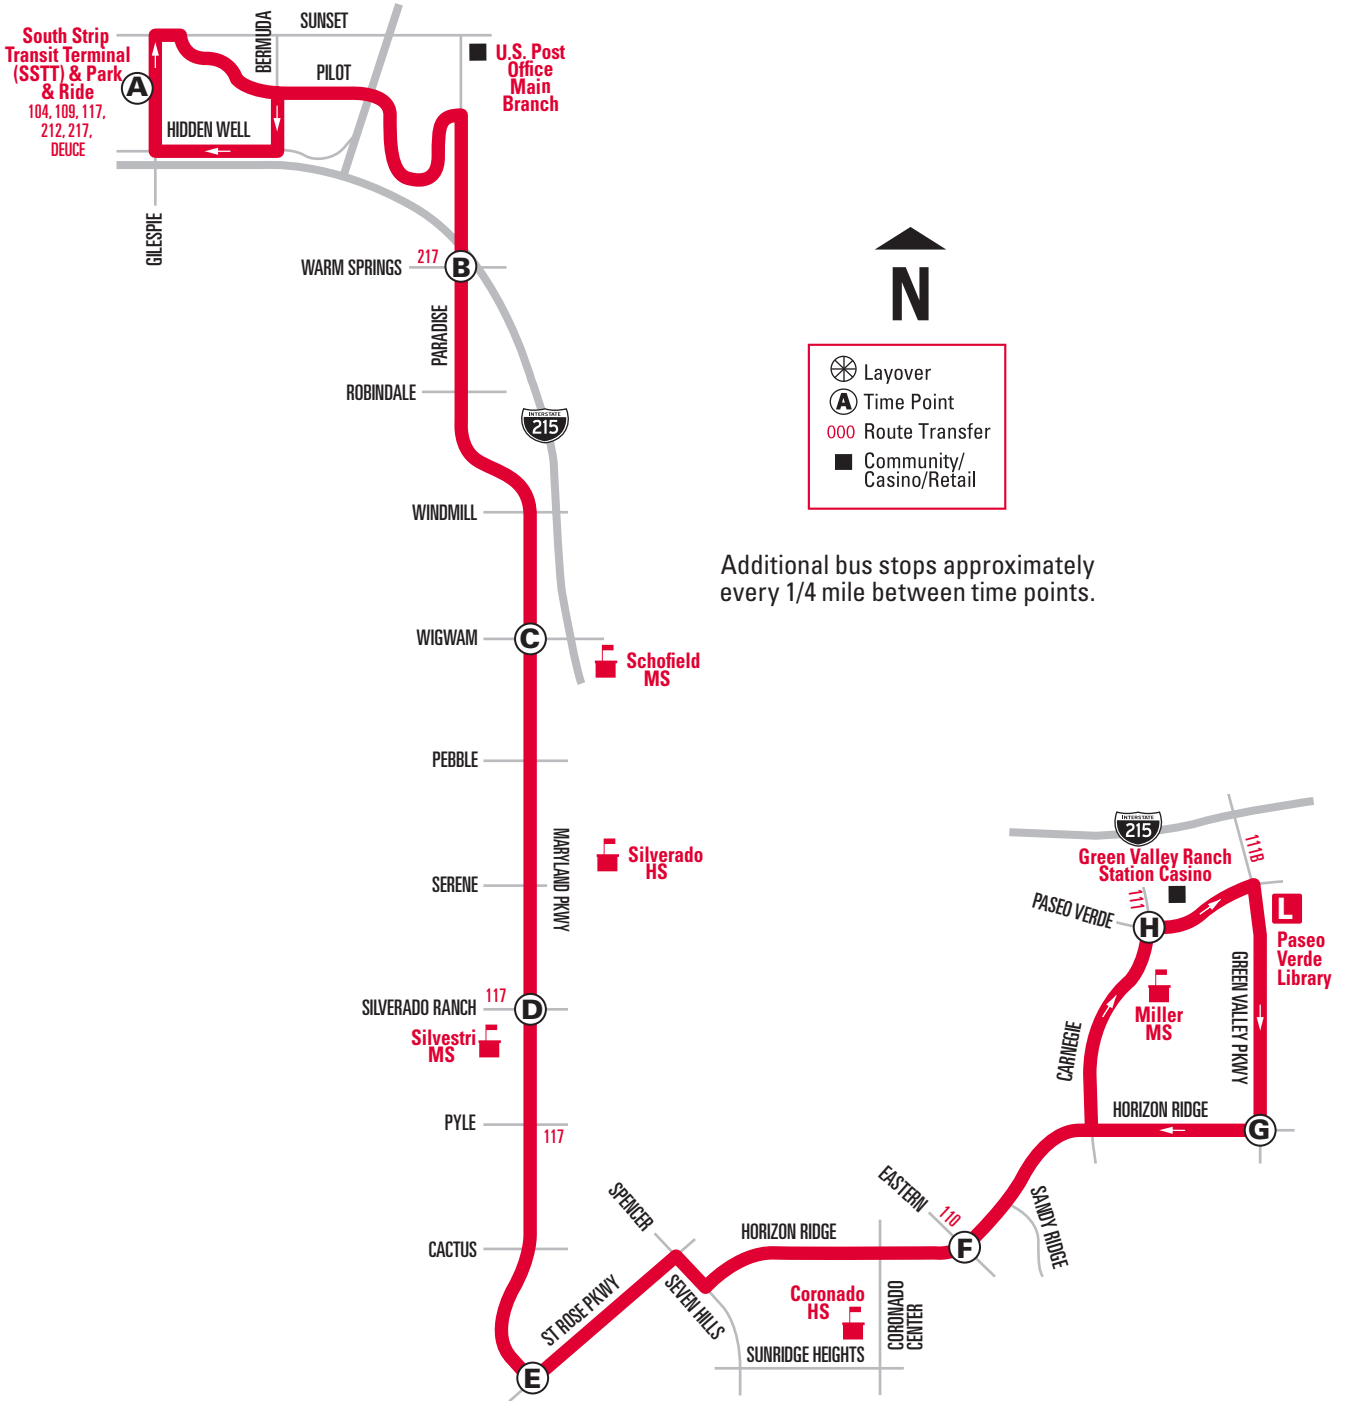

NORTHBOUND WEEKDAYS

(H)	(G)	(F)	(E)	(D)	(C)	(B)	(A)	▼
Paseo Verde & Carnegie	Horizon Ridge & Green Valley Pkwy	Eastern	Maryland & St. Rose Pkwy	Silverado Ranch	Wigwam	Warm Springs	S. Strip Transit Terminal (SSTT)	CONTINUES AS ROUTE
4:45	4:49	4:54	5:00	5:05	5:09	5:13	5:22	217
5:30	5:34	5:39	5:46	5:51	5:56	6:01	6:10	109
6:17	6:22	6:28	6:36	6:42	6:47	6:52	7:01	
7:06	7:11	7:17	7:25	7:31	7:36	7:41	7:51	
7:52	7:57	8:03	8:11	8:17	8:22	8:27	8:37	
8:42	8:47	8:53	9:01	9:07	9:12	9:17	9:27	
9:32	9:37	9:43	9:51	9:57	10:02	10:07	10:17	
10:22	10:27	10:33	10:41	10:47	10:52	10:57	11:07	
11:17	11:22	11:28	11:36	11:42	11:47	11:52	12:02	
12:07	12:12	12:18	12:26	12:32	12:37	12:42	12:52	
12:57	1:02	1:08	1:16	1:22	1:27	1:32	1:43	
1:47	1:52	1:58	2:06	2:12	2:17	2:22	2:33	
2:37	2:42	2:48	2:56	3:02	3:07	3:12	3:23	
3:27	3:32	3:38	3:46	3:52	3:57	4:02	4:13	
4:17	4:22	4:28	4:36	4:42	4:47	4:52	5:03	
5:07	5:12	5:18	5:26	5:32	5:37	5:42	5:53	
5:57	6:02	6:08	6:15	6:21	6:26	6:31	6:41	
6:47	6:51	6:57	7:04	7:10	7:14	7:19	7:28	
7:37	7:41	7:47	7:54	8:00	8:04	8:09	8:18	104
8:35	8:39	8:44	8:51	8:56	9:00	9:05	9:14	117
9:35	9:39	9:44	9:51	9:56	10:00	10:05	10:14	117
10:31	10:35	10:39	10:45	10:50	10:54	10:58	11:07	104
11:31	11:35	11:39	11:45	11:50	11:54	11:58	12:07	

Schedule Times: AM Times in REGULAR PM Times in BOLD

NOTE: ■ After serving Paseo Verde, trip ends at Horizon Ridge & Green Valley Parkway four minutes after time shown.

122