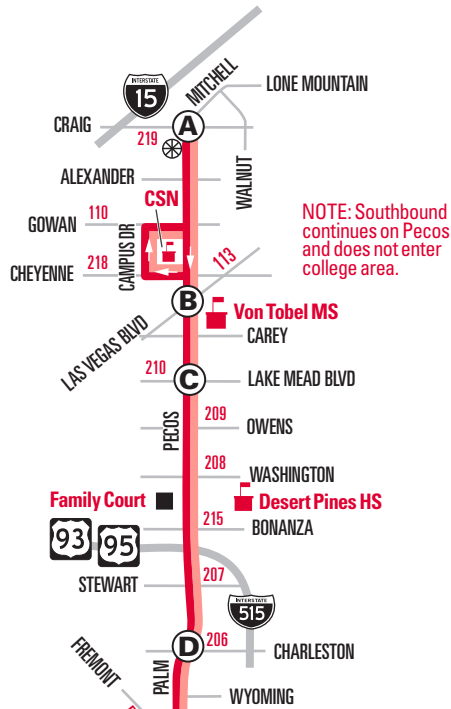

NOTE: □ Trip does not serve CSN or stops along Cheyenne and Gowan. Buses will continue north on Pecos across Cheyenne.

NOTE: In the evening hours, Green Valley Pkwy south of Warm Springs is serviced southbound only. To travel northbound, board Route 111B southbound and continue through the layover.

	Layover		111A
	Time Point		111B
	Route Transfer		Sahara Express
	Community/Casino/Retail		Boulder Highway Express

Additional bus stops approximately every 1/4 mile between time points.

111 Green Valley/Pecos | Saturdays