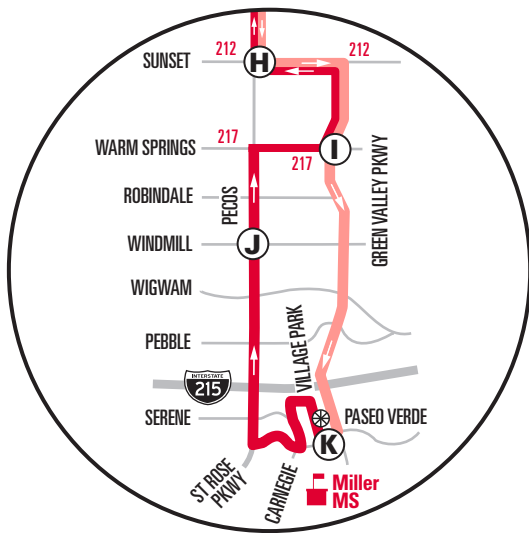

Layover		111A
	Time Point		111B
	Route Transfer		Sahara Express
	Community/Casino/Retail		Boulder Highway Express

Additional bus stops approximately every 1/4 mile between time points.