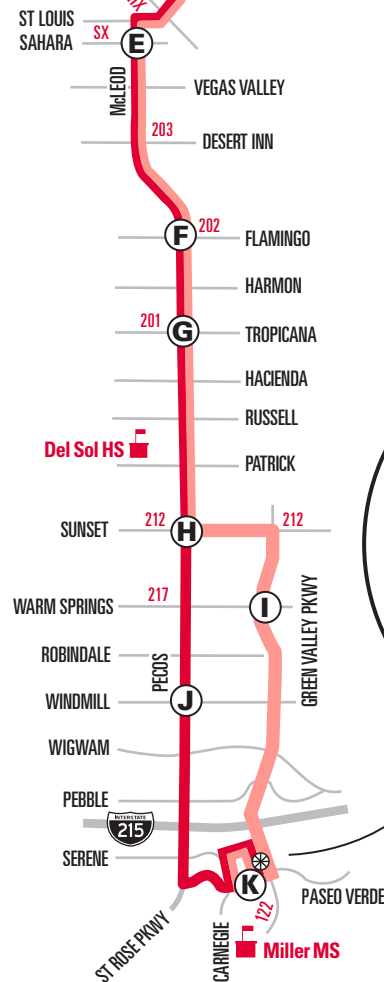

NOTE: All trips below will operate the Evening Routing at the south end (see inset map)

111A	7:00	7:11	7:19	7:27	7:36	7:39	7:49	7:56	8:06	8:11	8:22
111A	8:00	8:11	8:19	8:27	8:36	8:39	8:49	8:56	9:06	9:11	9:22
111A	9:00	9:10	9:17	9:24	9:32	9:35	9:44	9:51	10:01	10:06	10:16
111A	10:00	10:10	10:17	10:24	10:32	10:35	10:44	10:51	11:01	11:06	11:16
111A	10:55	11:05	11:12	11:19	11:26	11:29	11:37	11:43	11:52	11:56	12:02
111A	11:55	12:05	12:12	12:19	12:26	12:29	12:37	12:43	12:52	12:56	1:02

NOTE: □ Trip does not serve CSN or stops along Cheyenne and Gowan. Buses will continue north on Pecos across Cheyenne.

NOTE: In the evening hours, Green Valley Pkwy south of Warm Springs is serviced southbound only. To travel northbound, board Route 111B southbound and continue through the layover.

	Layover		111A
	Time Point		111B
	Route Transfer		Sahara Express
	Community/Casino/Retail		Boulder Highway Express

Additional bus stops approximately every 1/4 mile between time points.

111 Green Valley/Pecos | Saturdays