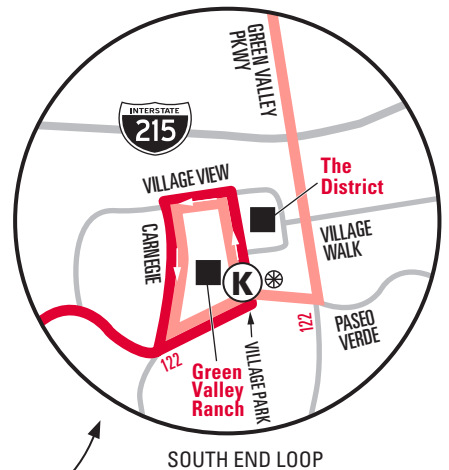

Layover		111A
	Time Point		111B
	Route Transfer		Sahara Express
	Community/Casino/Retail		Boulder Highway Express

Additional bus stops approximately every 1/4 mile between time points.