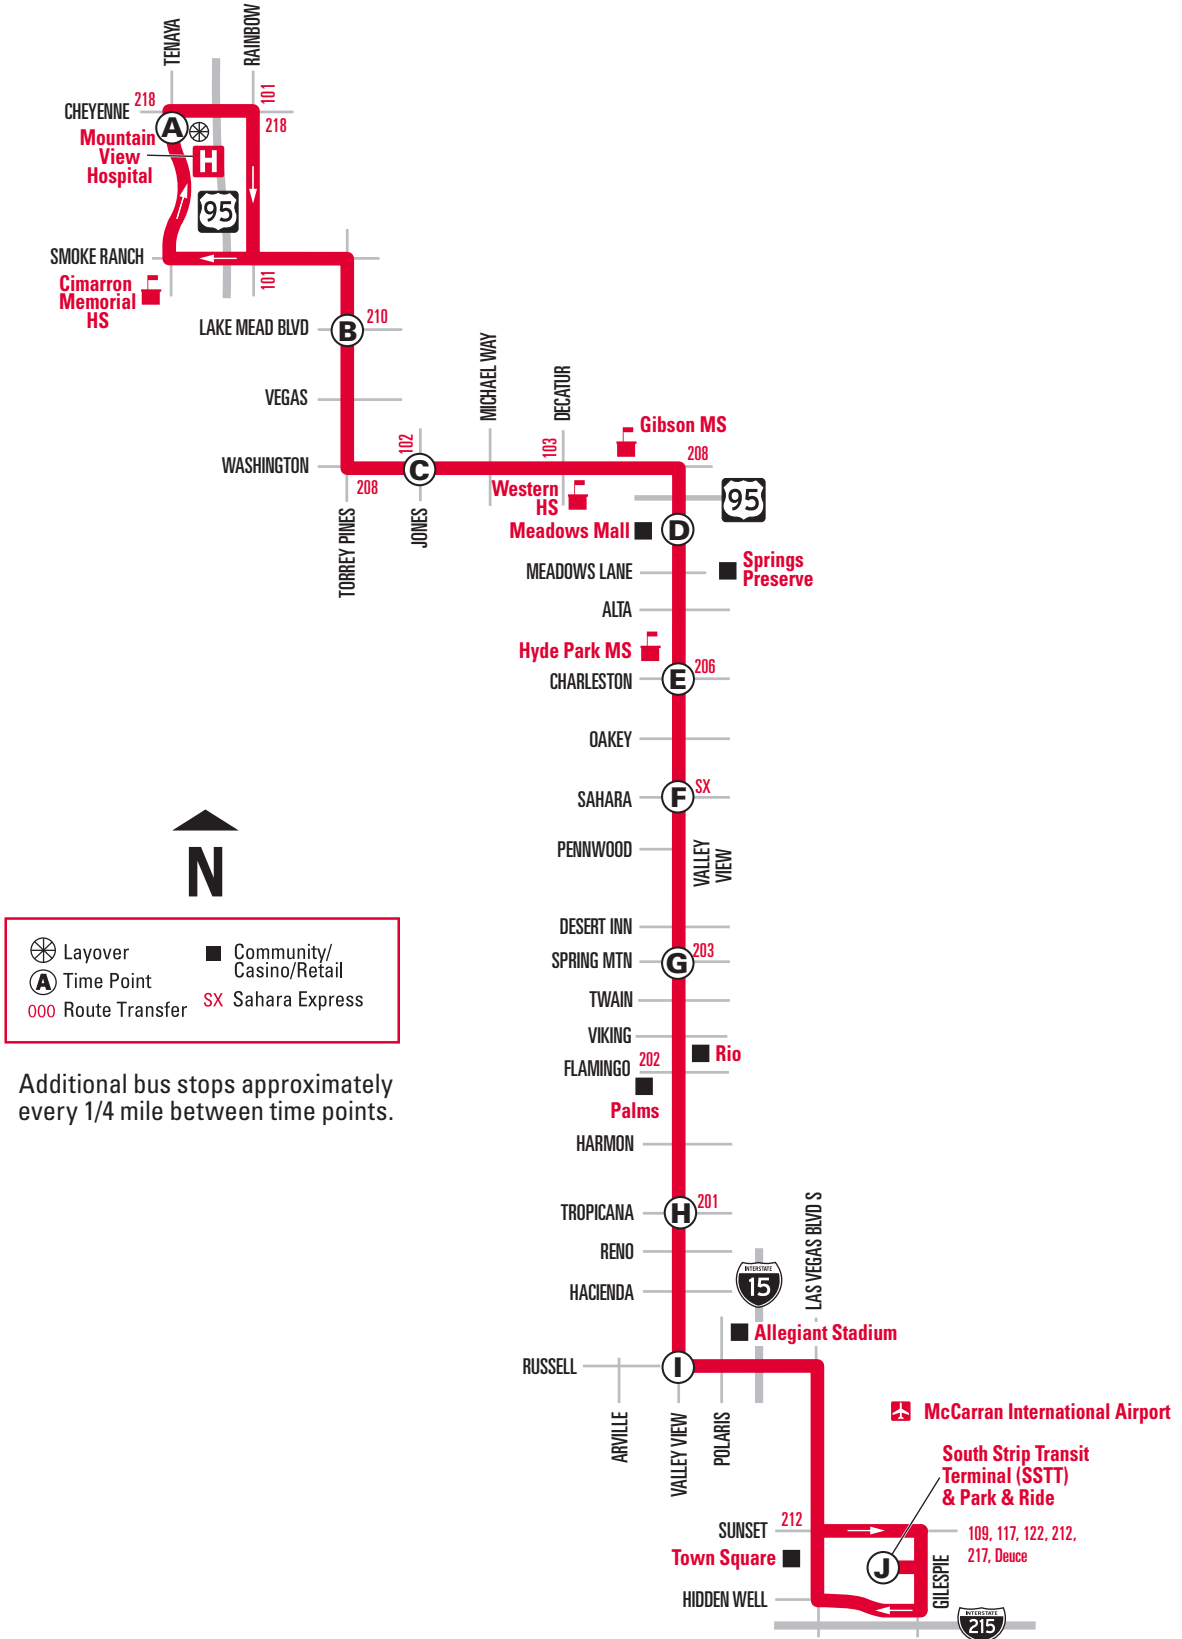

Schedule Times: AM Times in REGULAR PM Times in BOLD

■ NO SERVICE

NOTE: □ Trip begins at the stop on southbound Rainbow south of Cheyenne seven minutes before the time shown.

NOTE: ■ Trip begins at the stop on westbound Smoke Ranch west of Rainbow, before serving the loop, four minutes before the time shown.

Schedule Times: AM Times in REGULAR PM Times in BOLD
 ■ NO SERVICE

NOTE: □ Trip begins at the stop on southbound Rainbow south of Cheyenne at 4:29 a.m.

NOTE: ■ Trip begins at the stop on westbound Smoke Ranch west of Rainbow, before serving the loop, four minutes before the time shown.

Schedule Times: AM Times in REGULAR PM Times in BOLD

■ NO SERVICE

NOTE: □ Trip begins at the stop on southbound Rainbow south of Cheyenne at 4:38 a.m.

NOTE: ■ Trip begins at the stop on westbound Smoke Ranch west of Rainbow, before serving the loop, four minutes before the time shown.